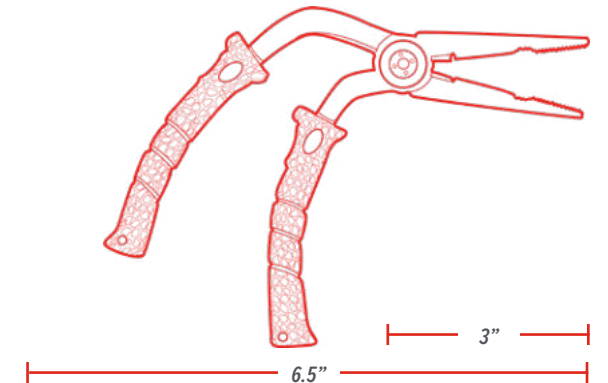

1099911 6.5" STAINLESS STEEL PISTOL GRIP PLIERS