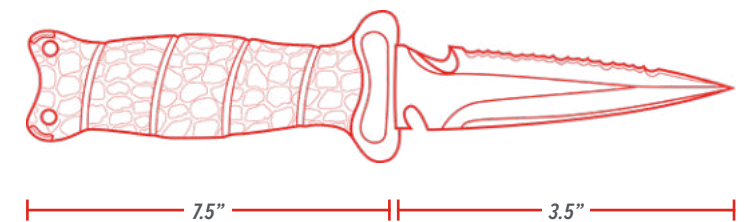

1107806 SCOUT™ 3.5" POINTED KNIFE