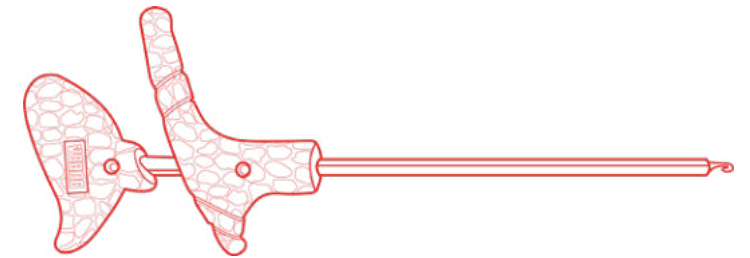

4.5"

6"

1109761 6" HOOK EXTRACTOR

BUBBA™