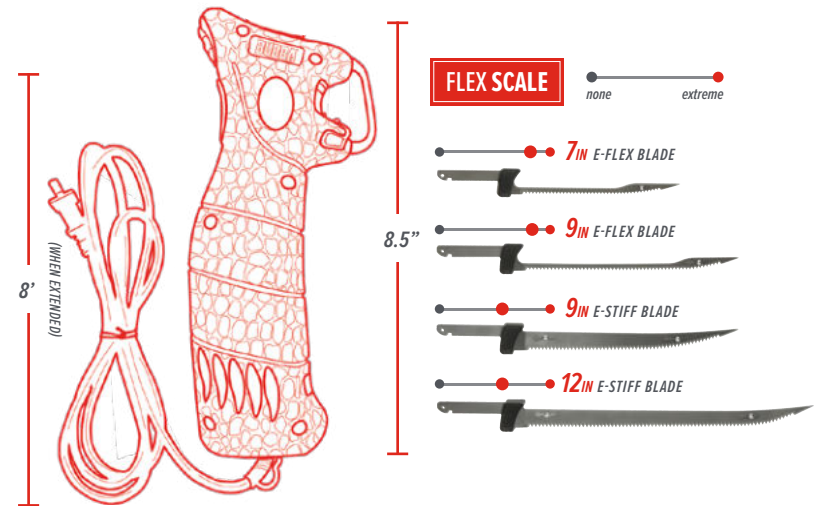

1095704 110V CORDED ELECTRIC FILLET KNIFE