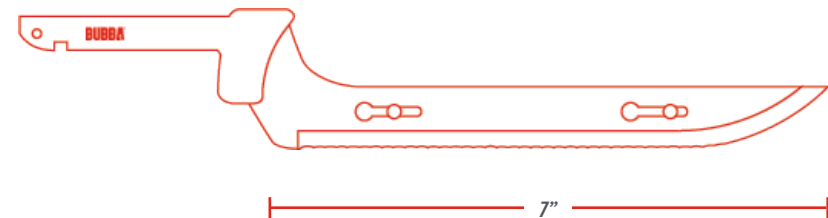

The Kitchen Series Electric Knife will come with three blades- **7" CARVING, 9" CARVING, AND 9" BREAD BLADE**.

From **WATER TO PLATE™ BUBBA™** is

THE ultimate LIFESTYLE™

FEATURES

- **CORDLESS** WITH 5FT POWER CHARGING CORD
- **STORAGE CARRYING CASE**
- **DUAL-RIVET** BLADE DESIGN
- **STAINLESS STEEL** POLISHED BLADES
- **ERGONOMIC TRIGGER** WITH SAFETY LOCK
- **BRUSHLESS MOTOR** FOR LONG-LASTING BATTERY
- **LED BATTERY** LIFE INDICATOR
- **7" CARVING, 9" CARVING & 9" BREAD BLADE INCLUDED**

1135883 KITCHEN SERIES ELECTRIC KNIFE

7" CARVING BLADE

1178813 KITCHEN SERIES ELECTRIC KNIFE REPLACEMENT // UPC: 661120650362

The **7" CARVING BLADE** provides a replacement blade option for the current Kitchen Series Electric Knife for cutting meat in the kitchen. The pointed end and serrated edges cut, slice and carve through your turkey, ham, wild game, etc.

These **STAINLESS STEEL POLISHED BLADES** are designed with dual rivets for easy cleaning and precise slicing.

From **WATER TO PLATE™ BUBBA™** is

THE ultimate LIFESTYLE™

FEATURES

- **DUAL-RIVET** BLADE DESIGN
- **SERRATED** EDGES
- **STAINLESS STEEL** POLISHED BLADES
- **COMPATIBLE WITH** KITCHEN SERIES ELECTRIC KNIFE