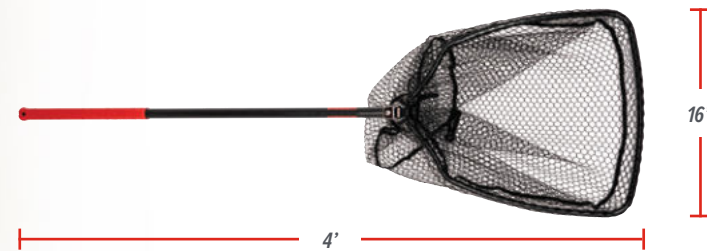

AVAILABLE IN FOUR SIZES, the Carbon Fiber Gaffs are ready for any fish the ocean will throw at you.

From **WATER TO PLATE™ BUBBA™** is

THE ultimate LIFESTYLE™

CARBON FIBER GAFFS

BUBBA™ FISHING NETS

SKU 1096052 // UPC: 661120418795 // 16" SMALL NET