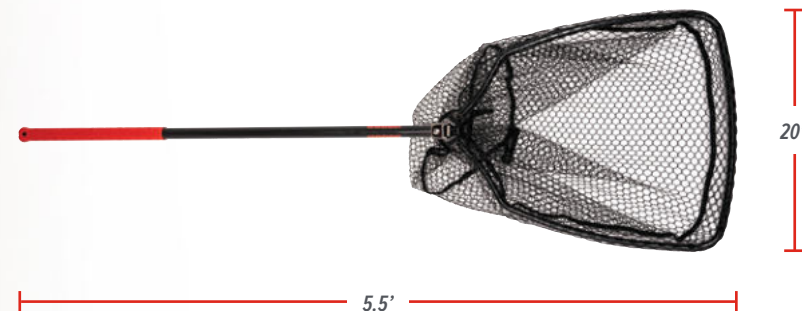

SKU 1098490 // UPC: 661120418818 // 24" LARGE NET