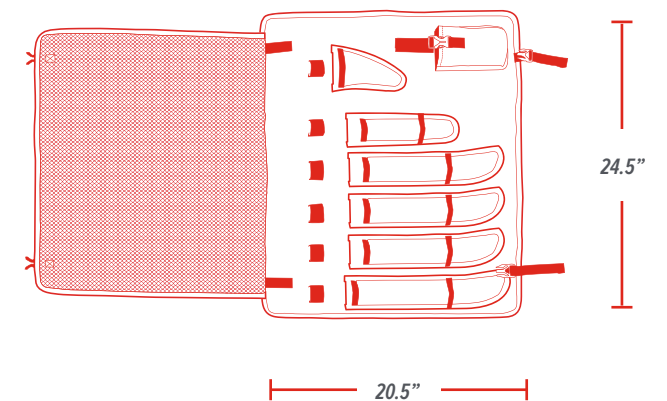

1114251 SEAKER SERIES™ KNIFE ROLL