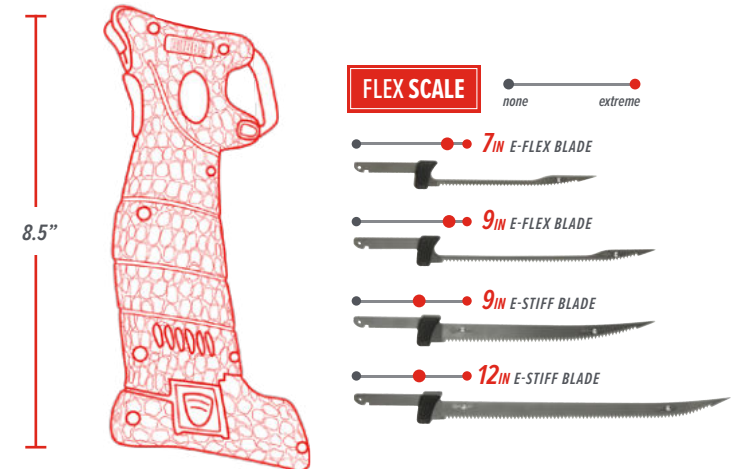

1095705 LITHIUM ION ELECTRIC FILLET KNIFE