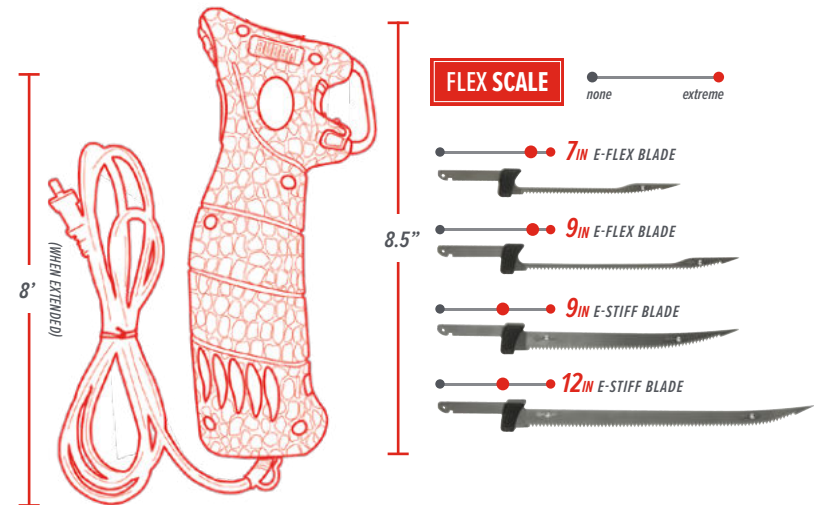

1113227 230V CORDED ELECTRIC FILLET KNIFE