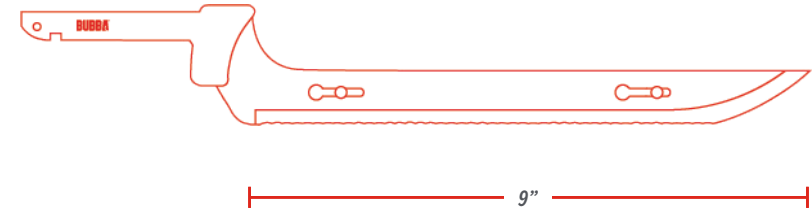

1178813 7" CARVING BLADE

BUBBA™

9" CARVING BLADE

1178812 KITCHEN SERIES ELECTRIC KNIFE REPLACEMENT // UPC: 661120650355

The **9" CARVING BLADE** provides a replacement blade option for the current Kitchen Series Electric Knife for cutting meat in the kitchen. The pointed end and serrated edges cut, slice and carve through your turkey, ham, wild game, etc.

These **STAINLESS STEEL POLISHED BLADES** are designed with dual rivets for easy cleaning and precise slicing.

From **WATER TO PLATE™** **BUBBA™** is

THE ultimate LIFESTYLE™

FEATURES

- **DUAL-RIVET** BLADE DESIGN
- **SERRATED** EDGES
- **STAINLESS STEEL** POLISHED BLADES
- **COMPATIBLE WITH** KITCHEN SERIES ELECTRIC KNIFE