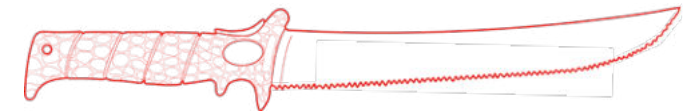

1112553 9" SERRATED FLEX