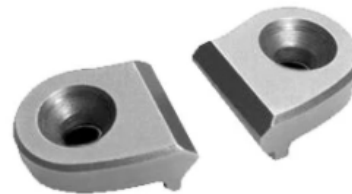

1991724 MULTI-FLEX™ INTERCHANGEABLE SET

REPLACEMENT CARBIDE CUTTERS

REPLACEMENT STAINLESS STEEL PLIERS ACCESSORIES

SIZE: 1 // SKU: 1179966 // UPC: // COMPATIBLE: 1099906 6.5" STAINLESS STEEL STANDARD PLIERS // 1099911 6.5" STAINLESS STEEL PISTOL GRIP

SIZE: 2 // SKU: 1179967 // UPC: // COMPATIBLE: 1085874 8.5" STAINLESS STEEL STANDARD PLIERS

SIZE: 3 // SKU: 1179968 // UPC: // COMPATIBLE: 1085970 8.5" STAINLESS STEEL PISTOL GRIP

FEATURES

- 1-PACK
- EXTRA SCREWS INCLUDED
- TORX KEY INCLUDED