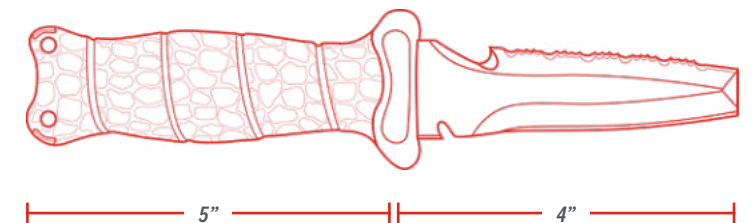

1107809 SCOUT™ 4" BLUNT KNIFE