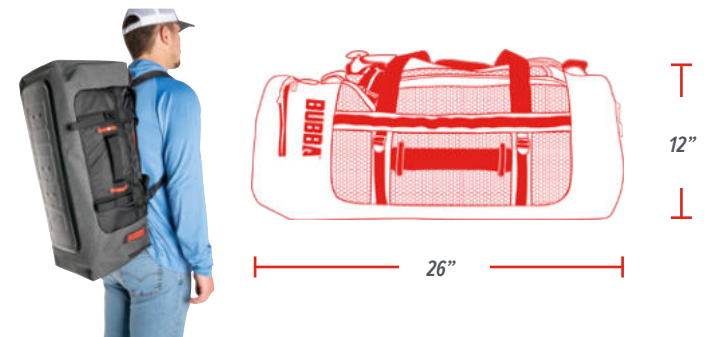

1114250 SEAKER SERIES™ DUFFEL