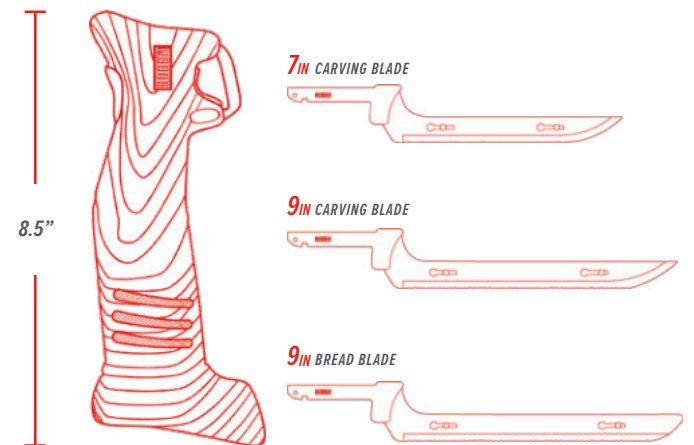

The Kitchen Series Electric Knife will come with three blades- **7" CARVING, 9" CARVING, AND 9" BREAD BLADE**.

From **WATER TO PLATE™ BUBBA™** is

THE ultimate LIFESTYLE™

FEATURES

- **CORDLESS** WITH 5FT POWER CHARGING CORD
- **STORAGE CARRYING CASE**
- **DUAL-RIVET** BLADE DESIGN
- **STAINLESS STEEL** POLISHED BLADES
- **ERGONOMIC TRIGGER** WITH SAFETY LOCK
- **BRUSHLESS MOTOR** FOR LONG-LASTING BATTERY
- **LED BATTERY** LIFE INDICATOR
- **7" CARVING, 9" CARVING & 9" BREAD BLADE INCLUDED**