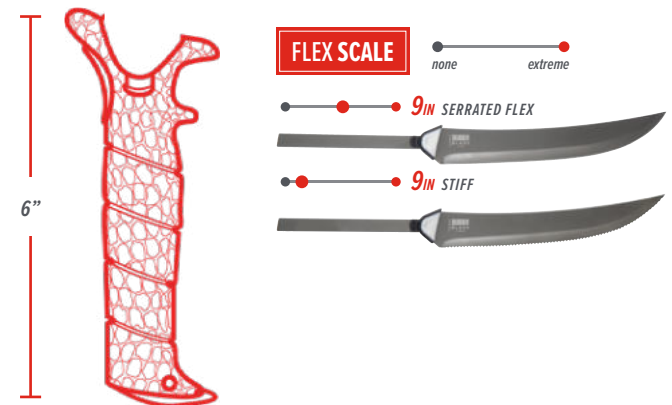

1134165 SALTWATER MULTI-FLEX™ INTERCHANGEABLE SET