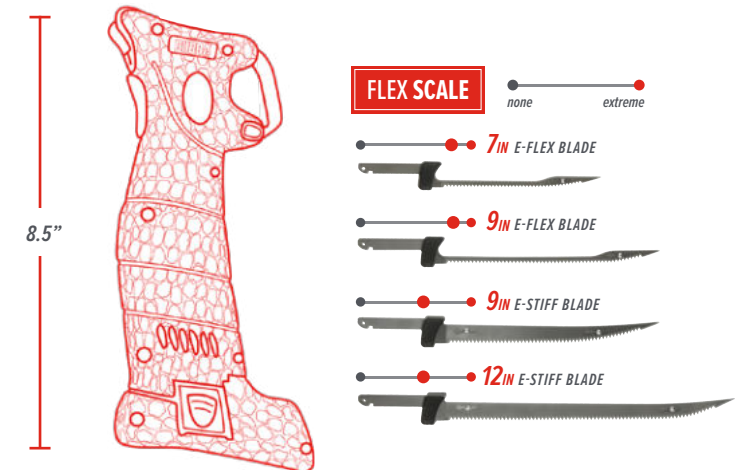

1113226 230V LITHIUM ION ELECTRIC FILLET KNIFE