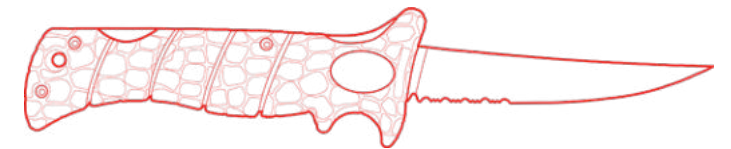

BB1-5FK 5" FOLDING KNIFE