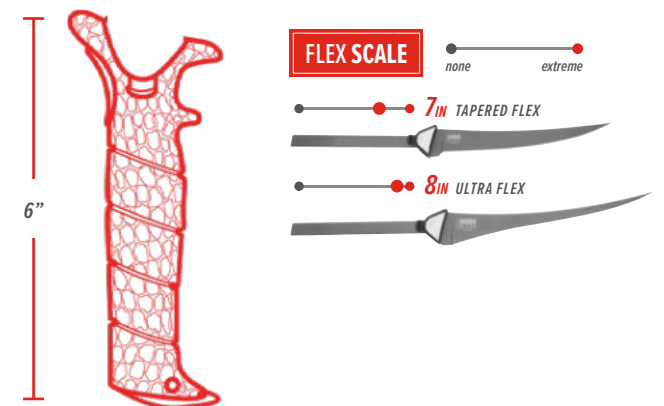

1134164 FRESHWATER MULTI-FLEX™ INTERCHANGEABLE SET