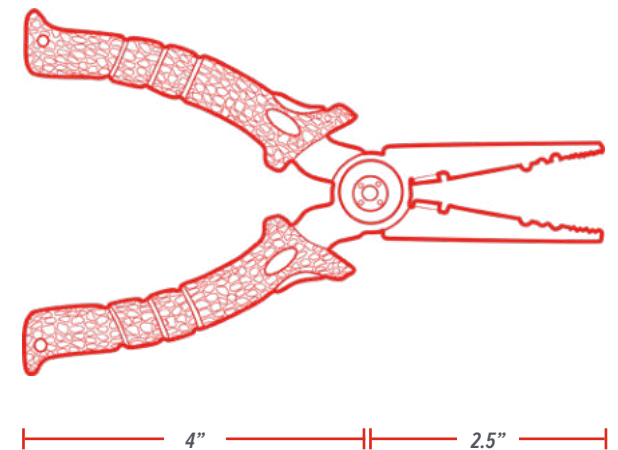

1099906 6.5" STAINLESS STEEL PLIERS

◀◀◀ **BUBBA™**