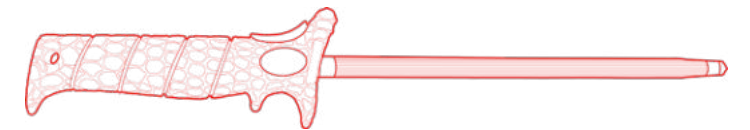

BB1-ST-BP 10" HONING ROD