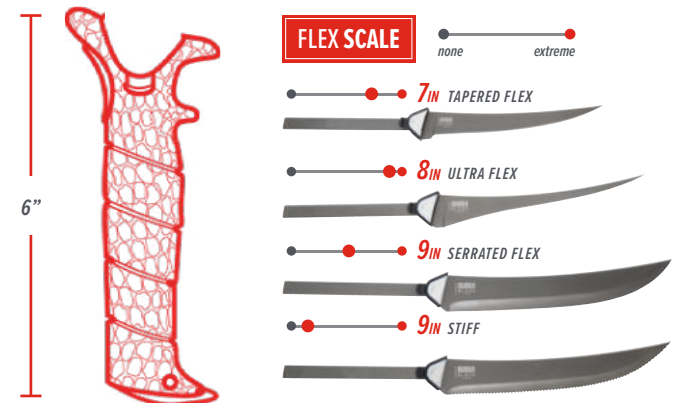

1991724 MULTI-FLEX™ INTERCHANGEABLE SET