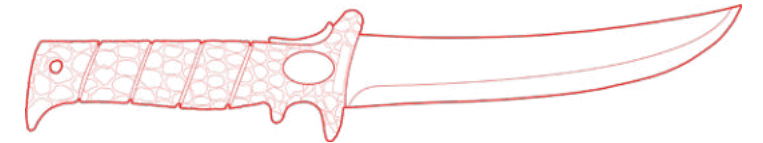

If you're looking for a multi-purpose knife, look no further. This fillet knife doubles as a utility knife for meat carvers.

The 2mm-wide blade on **9-INCH STIFF FILLET KNIFE** is ideal for precision cutting. Its **BEVELED EDGE** allows for thinner and crisper cuts.

This **FULL-TANG CONSTRUCTED** knife has little flex making it controllable and great for any Amberjack. The 9-inch blade is **NON-STICK**, creating a clean, effortless cut through fish or meat, and provides safety guards for your protection.

From **WATER TO PLATE™** **BUBBA™** is

THE ultimate LIFESTYLE™

FEATURES

- **TiN** TITANIUM-NITRIDE COATED BLADES
- **ICONIC NON-SLIP GRIP**
- CORROSION-RESISTANT
- FULL-TANG CONSTRUCTION
- RIGID STRUCTURE
- HIGH CARBON STAINLESS STEEL
- SAFETY GUARDS
- TRIGGER GRIP
- LANYARD HOLE

- HIGH-END MOLDED SHEATH INCLUDED:
- QUICK LOCK & RELEASE DESIGN
- BELT CLIP/LOOP FOR ULTIMATE CONVENIENCE
- VENTS FOR DRAINAGE