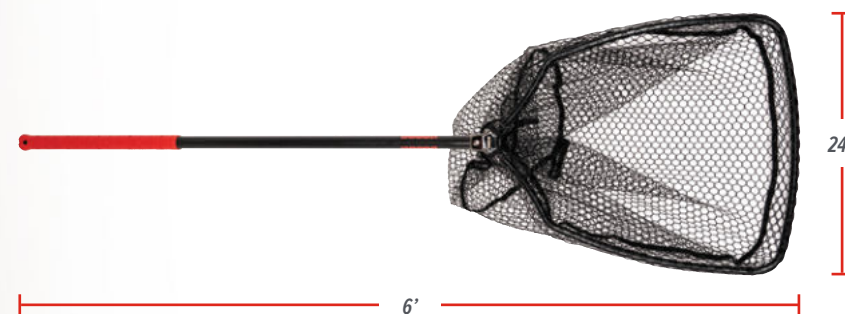

FEATURES

- **ICONIC NON-SLIP GRIP HANDLE**
- **2mm CARBON FIBER HANDLE**
- **REINFORCED AEROSPACE ALUMINUM HOOP**
- **SMALL NET: 30 LB WEIGHT-RATED**
- **MED & LG NET: 50 LB WEIGHT-RATED**
- **CORROSION-RESISTANT**
- **DESIGNED TO FIT MOST ROD HOLDERS**
- **NO STRUCTURAL PLASTIC**

Never let another one off your hook. Our all-new **FISHING NET** is ready to help you land your next trophy fish. With a **75-POUND RATING**, it'll snag up any musky or even the biggest bull red. The net hoop is made from aerospace aluminum to uphold brutal force. Its **PVC COATED NYLON NETTING** makes cleaning and sifting through the waters a breeze. The knotless net also protects your fish from any roughness that traditional nets may cause. The yoke of the net features a diecast anodized aluminum giving it a **WEATHER-RESISTANT FINISH** and durability that will outlast years of use in saltwater. As always, our **ICONIC NON-SLIP GRIP** will come in handy while you wrangle in that prized catch. For ultimate durability and strength, our newest Fishing Net is **TOP-OF-THE-LINE FOR YOU AND YOUR MATES.**

From **WATER TO PLATE™ BUBBA™** is

THE ultimate LIFESTYLE™

BUBBA™ FISHING NETS