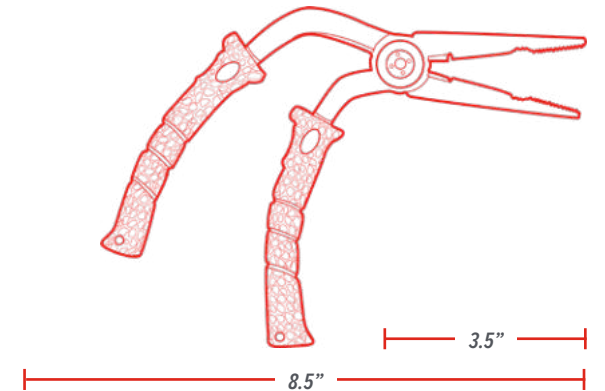

1099912 8.5" STAINLESS STEEL PISTOL GRIP PLIERS