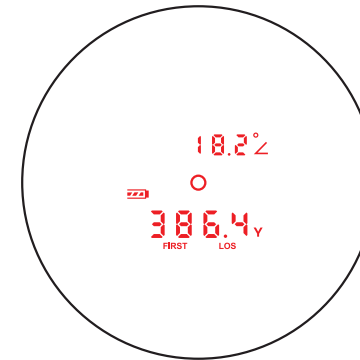

RANGEFINDER

HORIZONLINE® 2000 LASER RANGEFINDER

SKU #: 01-3002000

UPC: 810048570799

COMPACT AND ACCURATE WITH
EASY TO USE CONTROLS.

HOW FAR WILL YOU GO WITH THE
HORIZONLINE® LASER RANGEFINDER?

CT HORIZONLINE® RETICLE

MODES

- (LOS) Line of Sight
- (AMR) Angled Modified Range
- (LRM) Long Range Mode
- (FIRST) Best feedback from laser
- (LAST) Furthest distance feedback from laser
- (SCAN) Active ranging where reticle is pointed

7x22	MAGNIFICATION
YES	ILLUMINATED
11 - 2,000 YARDS	RANGE - REFLECTIVE
11 - 700 YARDS	RANGE - ANIMAL
4,000 RANGES	RUNTIME
7.2 oz	WEIGHT
AEROSPACE ALUMINUM	CONSTRUCTION

- (1) CR2 battery included
- Accuracy: +/- 2 yards @ 1,000 yards
- FOV at 100 yards: 31.4ft
- Response time: 1 sec.
- Easy-to-Use menu
- 5 brightness settings
- Large +/- function buttons
- Auto-Shutoff function

Adjustable diopter

Top mounted easy to
use RANGE button

IPX4 water resistant