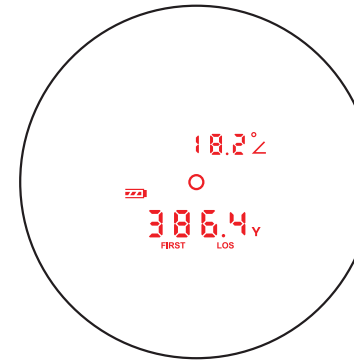

RANGEFINDER

HORIZONLINE® 4000 LASER RANGEFINDER

SKU #: 01-3001999

UPC: 810048570805

COMPACT AND ACCURATE WITH
EASY TO USE CONTROLS.

HOW FAR WILL YOU GO WITH THE
HORIZONLINE® LASER RANGEFINDER?

7x22	MAGNIFICATION
YES	ILLUMINATED
11 - 4,000 YARDS	RANGE - REFLECTIVE
11 - 1,300 YARDS	RANGE - ANIMAL
4,000 RANGES	RUNTIME
7.2 oz	WEIGHT
AEROSPACE ALUMINUM	CONSTRUCTION

CT HORIZONLINE® RETICLE

MODES

- (LOS) Line of Sight
- (AMR) Angled Modified Range
- (LRM) Long Range Mode
- (FIRST) Best feedback from laser
- (LAST) Furthest distance feedback from laser
- (SCAN) Active ranging where reticle is pointed

Adjustable diopter

Top mounted easy to
use RANGE button

IPX4 water resistant

From the company that has brought you the best in Laser Sights and Lights for almost 3 decades, the Crimson Trace® HORIZONLINE® 4000 brings Best-In-Class quality into the palm of your hand. With an illuminated easy-use menu, quick acquisition features, and CT quality optics, the HORIZONLINE® 4000 is sure to become your “go-to” rangefinder. With a max range of 4,000 yards, there is no target you won’t range. Robust internals wrapped in aerospace aluminum, rubber overmolding and extruded polymer make the HORIZONLINE® 4000 as functional as it is good looking. Compact, practical and top quality, the HORIZONLINE® 4000 is guaranteed to work in the moments that matter.

*FOR COMPLETE WARRANTY TERMS AND CONDITIONS
VISIT CRIMSONTRACE.COM/WARRANTY