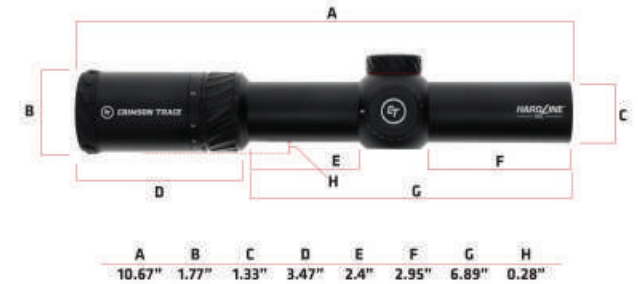

FOR COMPLETE WARRANTY TERMS AND CONDITIONS VISIT CRIMSONTRACE.COM/WARRANTY

ILLUMINATED CT TR1-MIL RETICLE

1-8x28mm, 34mm TUBE

SKU #: 01-3002300

UPC: 810048570553

- 2nd** FOCAL PLANE
- 34mm** TUBE DIAMETER
- 3.5"** EYE RELIEF
- AEROSPACE ALUMINUM** CONSTRUCTION
- IPX7** WATERPROOF
- 18oz** WEIGHT