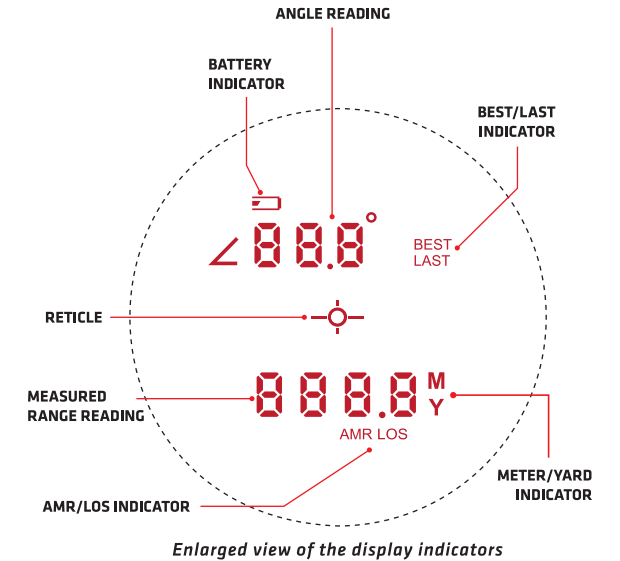

HORIZONLINE® PRO SPECIFICS

- (1) CR2 battery included
- Easy-to-Use menu makes adjustment quick
- **CT RADIANT™** ambient light sensor - The ambient light sensor automatically adjusts the reticle's brightness to the surrounding lighting condition
- Auto-Shutoff function conserves battery