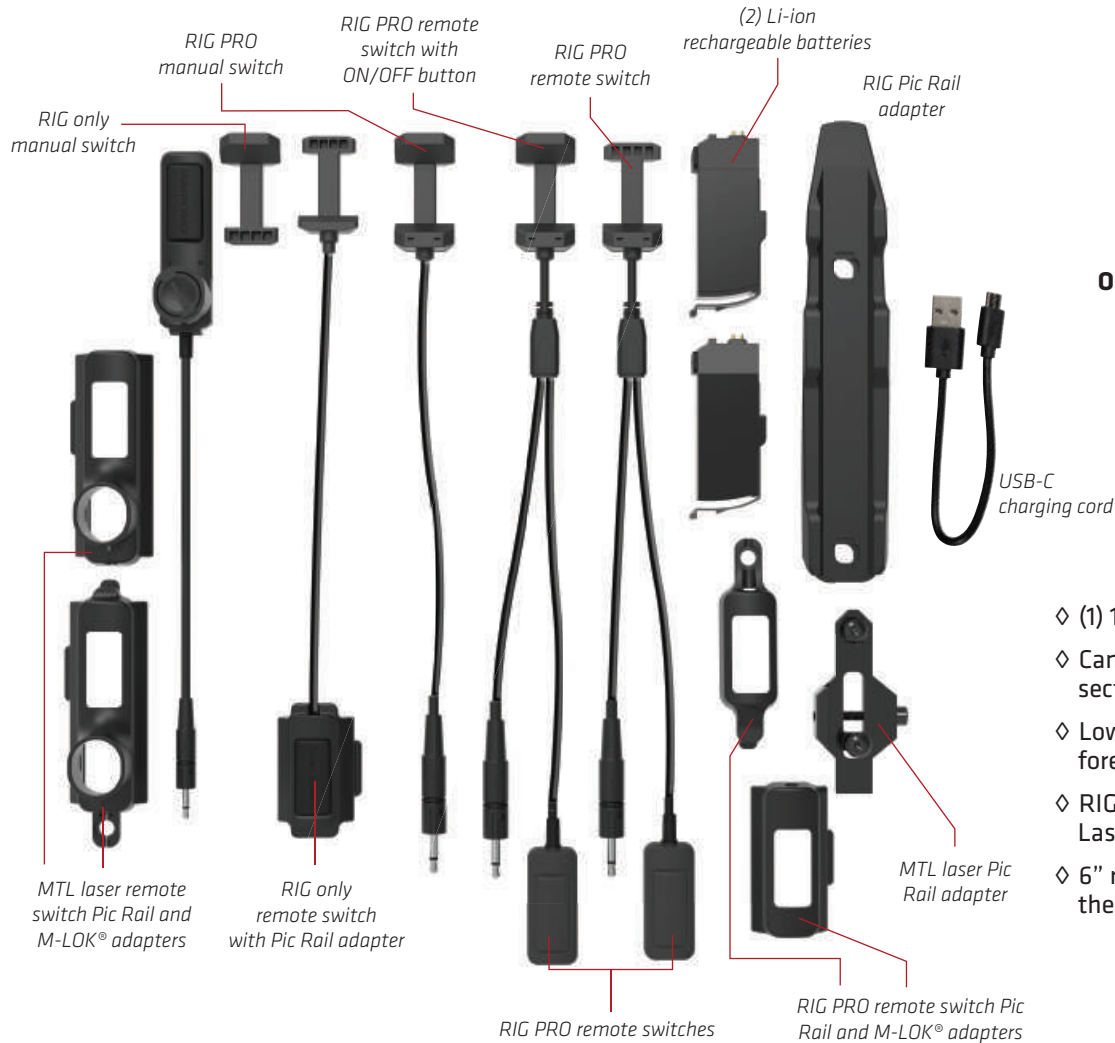

RIG™ PRO SPECIFICS

RIG™ PRO ACCESSORIES (INCLUDED)

RAIL MASTER® MTL

M-LOK® and Pic Rail	FIT
GREEN	LASER
2 HOURS	RUNTIME (laser only)
ON/OFF, MOMENTARY	LASER MODES
ADJUSTABLE	WINDAGE & ELEVATION
ALUMINUM	CONSTRUCTION
IPX4	WATER RESISTANT

- (1) 1/3N Lithium battery included
- Can be mounted to most M1913 Pic Rails or M-LOK® sections at least 2.75" in length
- Low-profile design can be mounted on the forend alongside other accessories
- RIG™ PRO Modes: Laser only ON, Light only ON, Laser/Light ON
- 6" remote cable with pressure pad that operates the RIG™ and Laser included

RIG™ - RAPID ILLUMINATION GRIP

M-LOK® and Pic Rail	FIT
500, 350, 200, 100, 5, VARIABLE DIMMING	LUMENS
1 HOUR	RUNTIME (peak lumens, light only)
ON, OFF, STROBE, MOMENTARY	RIG MODES
YES	AMBIDEXTROUS ON/OFF
YES	VARIABLE DIMMING
ALUMINUM AND POLYMER	CONSTRUCTION
IPX4	WATER RESISTANT

- (2) Removable Li-ion Rechargeable batteries included
- Rechargeable battery can be changed without removing the RIG™ from the firearm
- RIG™ PRO Modes: Laser only ON, Light only ON, Laser/Light ON
- Ergonomic angled foregrip for enhanced handling
- Preset outputs: 500L, 350L, 200L, 100L, 5L
- Large + and - brightness buttons for quick adjustment
- Variable Dimming - To get a desired brightness, press and hold the + or - buttons to increase or decrease brightness levels
- Ambidextrous swappable ON/OFF switch - The RIG™ ON/OFF switch can be swapped from the right to the left side. This quick adjustment is optimized for end-user preference