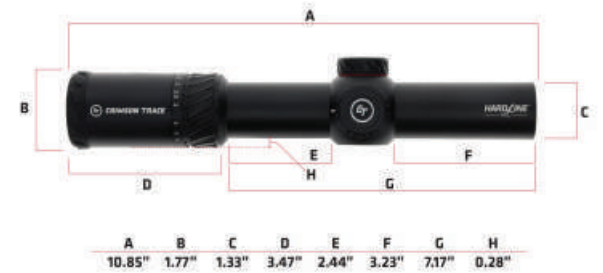

The TR1-MIL Reticle combines the military standard of miliradians with easy to see and use holdovers.

PATS:
AOB.COM/PATENTS

LIFETIME WARRANTY
FOR COMPLETE WARRANTY TERMS AND CONDITIONS VISIT CRIMSONTRACE.COM/WARRANTY

AEROSPACE GRADE
AAC
ALUMINUM

MAXIMUM OPTIC
MOC
CLARITY

WATERPROOF
WP

SHOCKPROOF
SP

NITROGEN PURGED
NP

ILLUMINATED
RETICLE

AEROSPACE GRADE
34M
34mm TUBES

CAPPED
TURRETS

ZERO RESET
TURRETS

2ND FOCAL PLANE