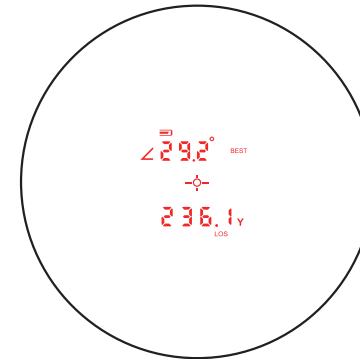

RANGEFINDER

HORIZONLINE® PRO LASER RANGEFINDING BINOS

SKU #: 01-3002001

UPC: 810048570836

**THE HORIZONLINE® PRO LASER RANGEFINDING
BINOS ARE PACKED WITH BEST-IN-CLASS
FEATURES AND HIGH VISIBILITY GLASS.**

WHEN THE HUNT IS ON THE LINE...HUNT THE HORIZONLINE

CT HORIZONLINE® PRO RETICLE

MODES

- (LOS) Line of Sight
- (AMR) Angled Modified Range
- (LRM) Long Range Mode
- (FIRST) Best feedback from laser
- (LAST) Furthest distance feedback from laser
- (SCAN) Active ranging where reticle is pointed

10x42	MAGNIFICATION
YES	ILLUMINATED
11 - 2,000 YARDS	RANGE - REFLECTIVE
11 - 800 YARDS	RANGE - ANIMAL
28.5 oz	WEIGHT
POLYMER and RUBBER	CONSTRUCTION

- Accuracy: +/- 1 yards @ 100 yards
  +/- 2 yards @ 1,000 yards
  +/- 3 yards @ 1,000 to 2,000 yards
- FOV at 100 yards: 31.4ft for maximum view width
- Objective Lens Diameter: 42mm
- **CT RADIANT™** ambient light sensor -
  The ambient light sensor automatically
  adjusts the reticle's brightness to the
  surrounding lighting condition

CRIMSON TRACE
LIFETIME WARRANTY
*FOR COMPLETE WARRANTY TERMS AND CONDITIONS
VISIT CRIMSONTRACE.COM/WARRANTY

Join the next generation in magnified target ranging. The Crimson Trace® HorizonLine® Pro Laser Rangefinding Binoculars combine Best-In-Class optical magnification with high quality laser rangefinding. No need to carry multiple devices into the field, saving space, weight and time on target. The CT T-OLED display is crisp, clear and easy to use and it is packed with the most needed features. High quality materials combined with next generation technology makes the HORIZONLINE® Pro Laser Rangefinding Binoculars top of the field.