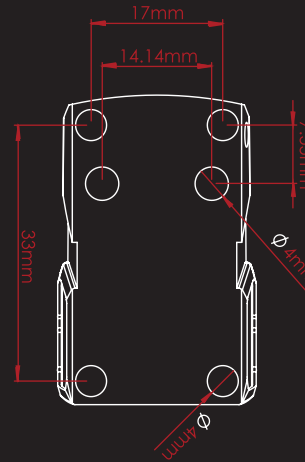

CT micro™ Footprint - This footprint is designed for most compact handguns and is compatible with the Shield RMS® and JPoint® footprints.