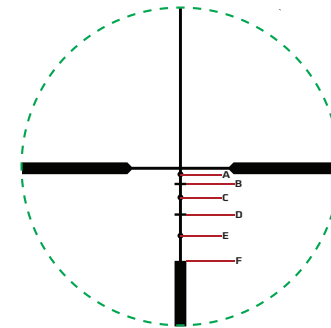

SPRING-LOADED TOOLLESS TURRETS

2ND FOCAL PLANE

CT BDC RIMFIRE RETICLE

3-9x40mm RIMFIRE

SKU #: 01-01580

UPC: 810048570034

- 2nd** FOCAL PLANE
- 1"** TUBE DIAMETER
- 4"** EYE RELIEF
- AEROSPACE ALUMINUM** CONSTRUCTION
- IPX7** WATERPROOF
- 14.1 oz** WEIGHT