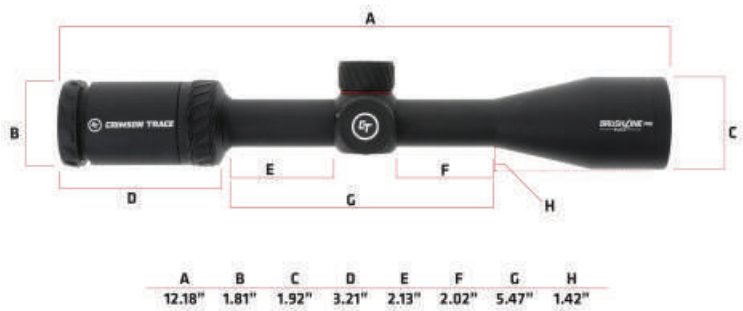

3-9x40mm

SKU #: 01-01450   UPC: 810048570232

- **2nd** FOCAL PLANE
- **1"** TUBE DIAMETER
- **4"** EYE RELIEF
- **AEROSPACE ALUMINUM** CONSTRUCTION
- **IPX7** WATERPROOF
- **15 oz** WEIGHT

CT PLEX RETICLE

PATS:
AOB.COM/PATENTS

LIFETIME WARRANTY
FOR COMPLETE WARRANTY TERMS AND CONDITIONS
VISIT CRIMSONTRACE.COM/WARRANTY

AAC
AEROSPACE GRADE
ALUMINUM

EDG
EXTRA LOW
DISPERSION CLASS

MOC
MAXIMUM OPTIC
CLARITY

WP6
WATERPROOF

SP
SHOCK PROOF

NP
NITROGEN PURGED

1"
AEROSPACE GRADE
7" TUBES

CAPPED TURRETS

ZERO RESET TURRETS

SPRING-LOADED TOOLLESS TURRETS

2ND FOCAL PLANE