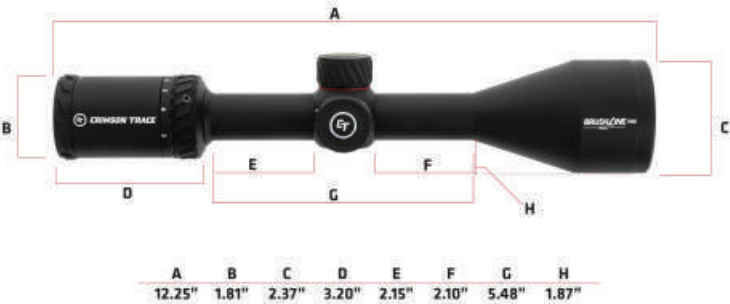

3-9x50mm

SKU #: 01-01480   UPC: 810048570140

- **2nd** FOCAL PLANE
- **1"** TUBE DIAMETER
- **3.5"** EYE RELIEF
- **AEROSPACE ALUMINUM** CONSTRUCTION
- **IPX7** WATERPROOF
- **17.6 oz** WEIGHT

CT BDC PRO RETICLE

PATS: AOB.COM/PATENTS

AEROSPACE GRADE ALUMINUM

AAC

MAXIMUM OPTIC CLARITY

MOC

EXTRA LOW DISPERSION GLASS

EDG

WATER PROOF

WP

SHOCK PROOF

SP

NITROGEN PURGED

NP

AEROSPACE GRADE 1" TUBES

1"

CAPPED TURRETS

CT

ZERO RESET TURRETS

0

SPRING-LOADED TOOLLESS TURRETS

TL

2ND FOCAL PLANE

2

Crimson Trace® Brushline® Pro optics are designed with the experienced hunter in mind and have been purposefully built from the ground up. The Brushline® Pro series includes options for pistols, muzzleloaders, shotguns, and hunting rifles. All of the reticles have been calibrated for the firearms platform that they will be placed on. The line features aerospace grade 1" and 30mm tubes that are extremely lightweight. The scopes are fully multi-coated and have exceptional light transmission and glass quality. All Crimson Trace® scopes are covered under our FULL LIFETIME warranty and backed by our award-winning customer service team.