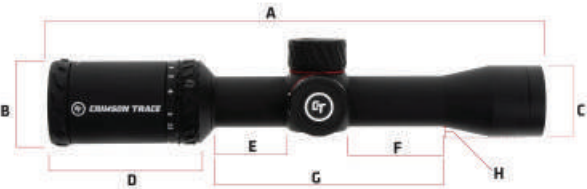

2.5-8x28mm PISTOL

SKU #: 01-01600   UPC: 810048570164

- **2nd** FOCAL PLANE
- **1"** TUBE DIAMETER
- **9"** EYE RELIEF
- **AEROSPACE ALUMINUM** CONSTRUCTION
- **IPX7** WATERPROOF
- **11.6 oz** WEIGHT

CT BDC PRO RETICLE

A	B	C	D	E	F	G	H
9.51"	1.81"	1.39"	3.18"	1.38"	1.83"	4.43"	0.89"