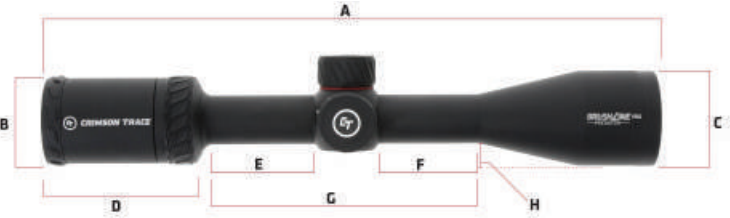

A	B	C	D	E	F	G	H
12.20"	1.81"	1.92"	3.22"	2.13"	2.01"	5.47"	1.42"