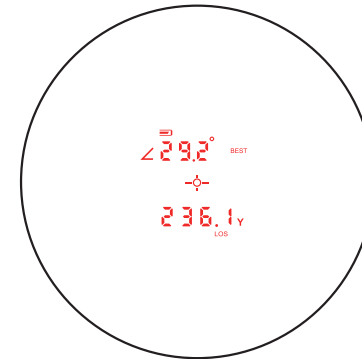

RANGEFINDER

HORIZONLINE® PRO LASER RANGEFINDING BINOS

SKU #: 01-3002001

UPC: 810048570836

**THE HORIZONLINE® PRO LASER RANGEFINDING
BINOS ARE PACKED WITH BEST-IN-CLASS
FEATURES AND HIGH VISIBILITY GLASS.**

WHEN THE HUNT IS ON THE LINE...HUNT THE HORIZONLINE

CT HORIZONLINE® PRO RETICLE

MODES

- (LOS) Line of Sight
- (AMR) Angled Modified Range
- (LRM) Long Range Mode
- (FIRST) Best feedback from laser
- (LAST) Furthest distance feedback from laser
- (SCAN) Active ranging where reticle is pointed

10x42	MAGNIFICATION
YES	ILLUMINATED
11 - 2,000 YARDS	RANGE - REFLECTIVE
11 - 800 YARDS	RANGE - ANIMAL
28.5 oz	WEIGHT
POLYMER and RUBBER	CONSTRUCTION

- Accuracy: +/- 1 yards @ 100 yards
  +/- 2 yards @ 1,000 yards
  +/- 3 yards @ 1,000 to 2,000 yards
- FOV at 100 yards: 31.4ft for maximum view width
- Objective Lens Diameter: 42mm
- **CT RADIANT™** ambient light sensor -
  The ambient light sensor automatically
  adjusts the reticle's brightness to the
  surrounding lighting condition

CRIMSON
PROTECT YOUR INVESTMENT
LIFETIME WARRANTY
*FOR COMPLETE WARRANTY TERMS AND CONDITIONS
VISIT CRIMSONTRACE.COM/WARRANTY

Join the next generation in magnified target ranging. The Crimson Trace® HorizonLine® Pro Laser Rangefinding Binoculars combine Best-In-Class optical magnification with high quality laser rangefinding. No need to carry multiple devices into the field, saving space, weight and time on target. The CT T-OLED display is crisp, clear and easy to use and it is packed with the most needed features. High quality materials combined with next generation technology makes the HORIZONLINE® Pro Laser Rangefinding Binoculars top of the field.