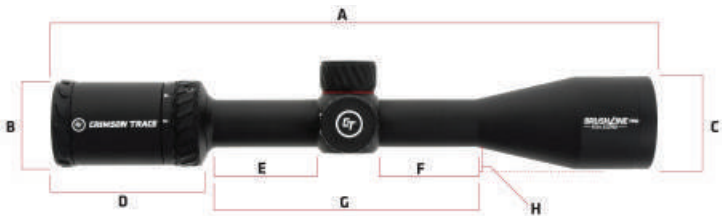

A	B	C	D	E	F	G	H
12.15"	1.81"	1.92"	3.22"	2.18"	2.01"	5.40"	1.42"