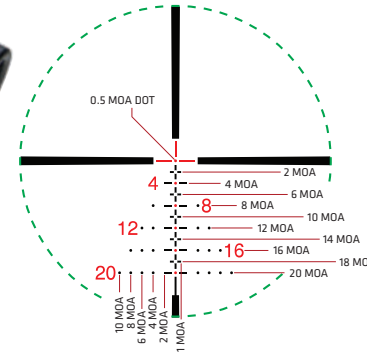

ZERO RESET
TURRETS

2ND FOCAL PLANE

ILLUMINATED CT TR1-MOA RETICLE

1-8x28mm, 34mm TUBE

SKU #: 01-3002402

UPC: 810048570584

- 2nd** FOCAL PLANE
- 34mm** TUBE DIAMETER
- 3.5"** EYE RELIEF
- AEROSPACE ALUMINUM** CONSTRUCTION
- IPX7** WATERPROOF
- 18oz** WEIGHT