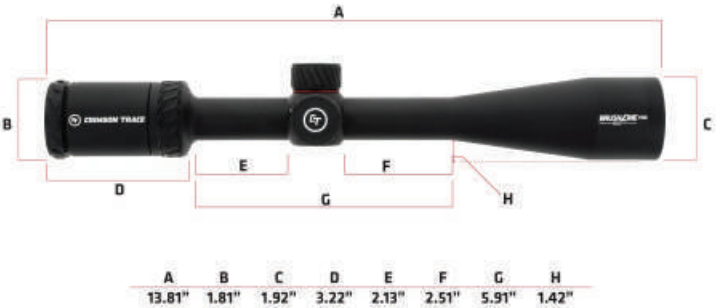

PATS: AOB.COM/PATENTS

Crimson Trace® Brushline® Pro optics are designed with the experienced hunter in mind and have been purposefully built from the ground up. The Brushline® Pro series includes options for pistols, muzzleloaders, shotguns, and hunting rifles. All of the reticles have been calibrated for the firearms platform that they will be placed on. The line features aerospace grade 1" and 30mm tubes that are extremely lightweight. The scopes are fully multi-coated and have exceptional light transmission and glass quality. All Crimson Trace® scopes are covered under our FULL LIFETIME warranty and backed by our award-winning customer service team.