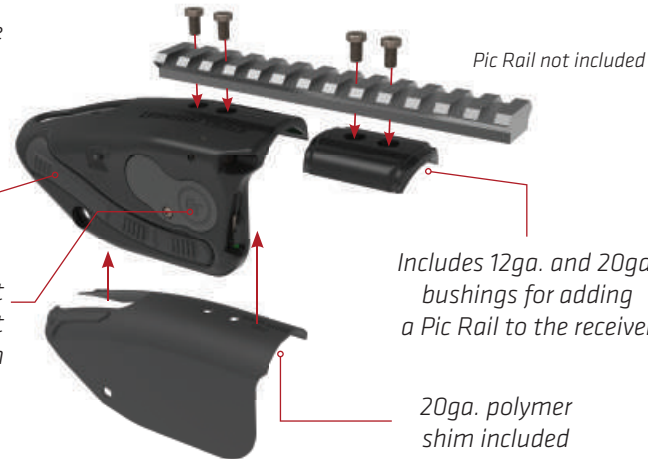

- (4) CR2016 batteries included
- Attaches to the receiver using existing screw holes
- Can be used with aftermarket top mount Pic Rail
- Master ON/OFF switch when storing for battery conservation
- Pre-sighted from the factory at 50 feet

PATS: (GT)
AOB.COM/PATENTS

CRIMSON
PROTECT
LIFETIME WARRANTY

*FOR COMPLETE WARRANTY TERMS AND CONDITIONS
VISIT CRIMSONTRACE.COM/WARRANTY

The ultimate aiming solution is now even better! Lasersaddle® is a re-imagining of shotgun targeting systems. Unrivaled performance allows for confidence when time is critical and quick targeting is necessary. Ergonomic controls allow Lasersaddle® models to be used instinctively and remain low profile. New, more compact design allows the option of adding a Pic Rail without extra bulk.