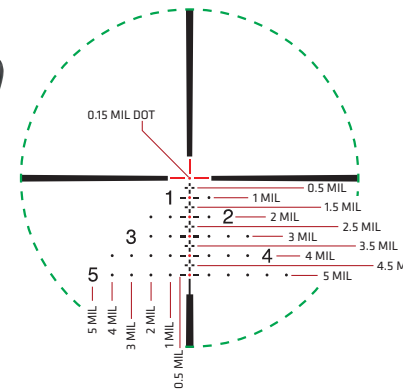

SUBTENSIONS SHOWN AT MAX MAGNIFICATION