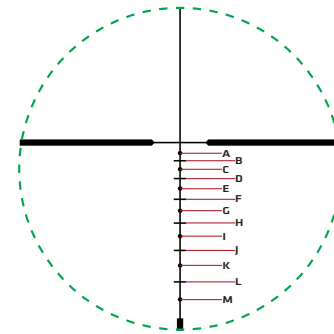

4-16x42mm LONG RANGE, 30mm TUBE

SKU #: 01-01190

UPC: 810048570300

CT BDC LONG RANGE RETICLE

- **2nd** FOCAL PLANE
- **YES** PARALLAX SIDE FOCUS
- **30mm** TUBE DIAMETER
- **3.7"** EYE RELIEF
- **AEROSPACE ALUMINUM** CONSTRUCTION
- **IPX7** WATERPROOF
- **20 oz** WEIGHT