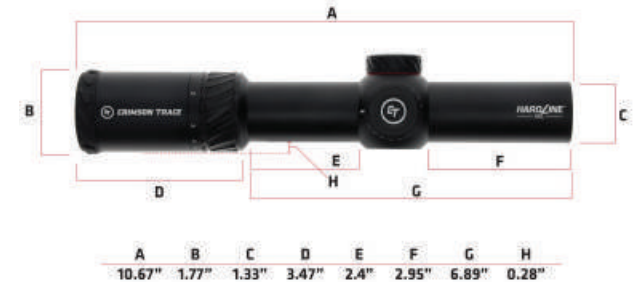

SKU #: 01-3002300

UPC: 810048570553

- 2nd** FOCAL PLANE
- 34mm** TUBE DIAMETER
- 3.5"** EYE RELIEF
- AEROSPACE ALUMINUM** CONSTRUCTION
- IPX7** WATERPROOF
- 18oz** WEIGHT

SUBTENSIONS SHOWN AT MAX MAGNIFICATION