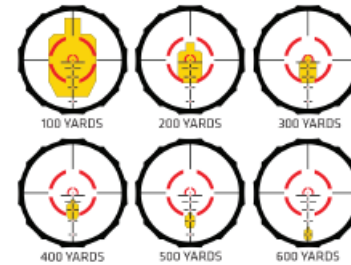

1-6x24mm COMPETITION, 30mm TUBE

SKU #: 01-01100

UPC: 810048570478

ILLUMINATED CT COMPETITION RETICLE

2nd	FOCAL PLANE
YES	PARALLAX SIDE FOCUS
30mm	TUBE DIAMETER
4"	EYE RELIEF
AEROSPACE ALUMINUM	CONSTRUCTION
IPX7	WATERPROOF
21.2 oz	WEIGHT