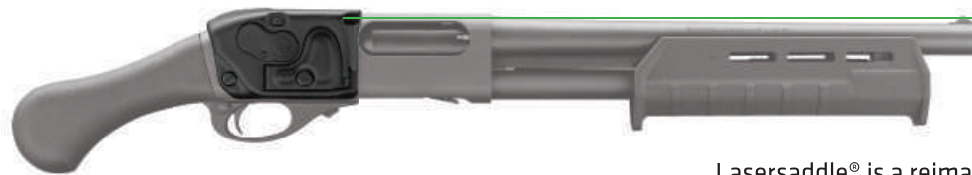

*FOR COMPLETE WARRANTY TERMS AND CONDITIONS
VISIT CRIMSONTRACE.COM/WARRANTY

Lasersaddle® is a reimagining of shotgun targeting systems. Unrivaled performance allows for confidence when time is critical and quick targeting is necessary. Find the laser and take the thinking out of aiming. Lasersaddle® models fit the Remington® Model 870® and TAC-14 12-gauge shotguns.