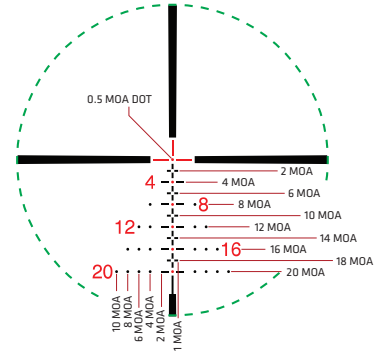

ILLUMINATED CT TR1-MOA RETICLE

SUBTENSIONS SHOWN AT MAX MAGNIFICATION

1-10x28mm, 34mm TUBE

SKU #: 01-3002403

UPC: 810048570591

- **2nd** FOCAL PLANE
- **34mm** TUBE DIAMETER
- **3.5"** EYE RELIEF
- **AEROSPACE ALUMINUM** CONSTRUCTION
- **IPX7** WATERPROOF
- **18oz** WEIGHT