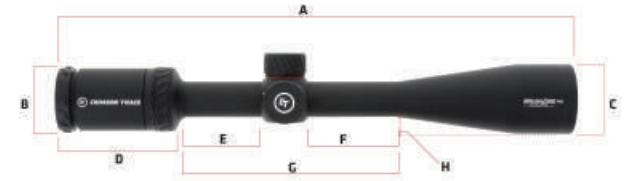

CT BDC PREDATOR RETICLE

4-12x40mm PREDATOR

SKU #: 01-01530

UPC: 810048570188

- **2nd** FOCAL PLANE
- **1"** TUBE DIAMETER
- **4"** EYE RELIEF
- **AEROSPACE ALUMINUM** CONSTRUCTION
- **IPX7** WATERPROOF
- **15.5 oz** WEIGHT

Open "crosshairs" on the Predator reticle allow for quick acquisition on fast moving targets

A	B	C	D	E	F	G	H
13.84"	1.81"	1.92"	3.21"	2.15"	2.50"	5.95"	1.42"

SUBTENSION	YARDS	MOA
A	54	1.25"
B	215	1.25"
C	260	2.28"
D	300	3.28"
E	335	4.28"
F	385	5.88"
G	400	6.38"
H	415	6.88"
I	500	10.37"

Optimized for Predator hunting and the .223 caliber, the CT BDC PREDATOR reticle has holdovers tuned for easy to calculate drops.