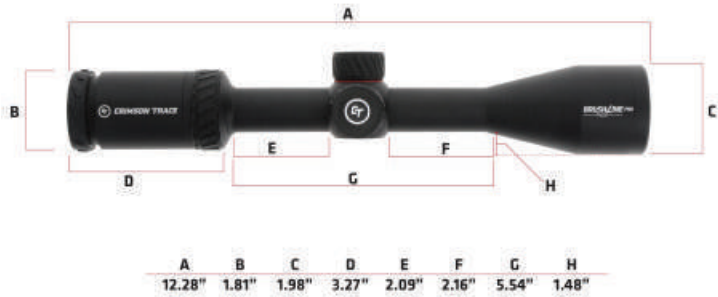

2.5-10x42mm

SKU #: 01-01380   UPC: 810048570225

- **2nd** FOCAL PLANE
- **1"** TUBE DIAMETER
- **4"** EYE RELIEF
- **AEROSPACE ALUMINUM** CONSTRUCTION
- **IPX7** WATERPROOF
- **16.6 oz** WEIGHT

CT PLEX RETICLE

PATS: AOB.COM/PATENTS

Crimson Trace® Brushline® Pro optics are designed with the experienced hunter in mind and have been purposefully built from the ground up. The Brushline® Pro series includes options for pistols, muzzleloaders, shotguns, and hunting rifles. All of the reticles have been calibrated for the firearms platform that they will be placed on. The line features aerospace grade 1" and 30mm tubes that are extremely lightweight. The scopes are fully multi-coated and have exceptional light transmission and glass quality. All Crimson Trace® scopes are covered under our FULL LIFETIME warranty and backed by our award-winning customer service team.