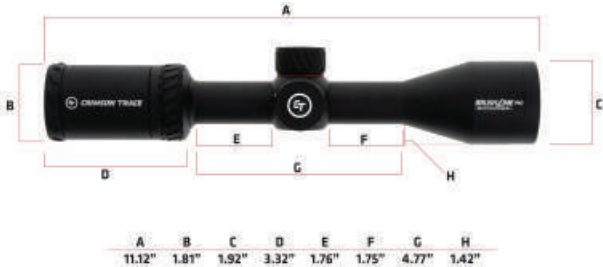

CT BDC MUZZLELOADER RETICLE

3-9x40mm MUZZLELOADER

SKU #: 01-01540   UPC: 810048570201

- **2nd** FOCAL PLANE
- **1"** TUBE DIAMETER
- **5"** EYE RELIEF
- **AEROSPACE ALUMINUM** CONSTRUCTION
- **IPX7** WATERPROOF
- **13.8 oz** WEIGHT

SUBTENSION	YARDS	MOA
A	125	0.90"
B	150	1.90"
C	175	2.90"
D	185	3.45"
E	200	4.20"
F	215	4.95"
G	240	6.50"
H	250	7.00"
I	260	7.50"
J	300	10.00"

Optimized for 50cal muzzleloaders, the CT BDC Muzzleloader reticle has holdovers tuned for easy to calculate drops.