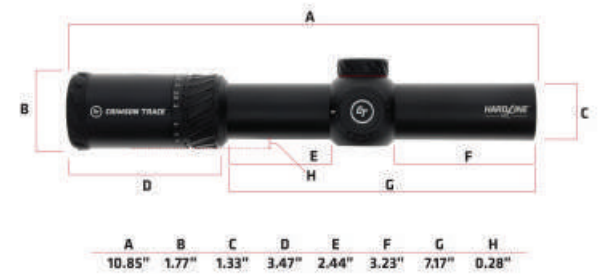

The TR1-MIL Reticle combines the military standard of miliradians with easy to see and use holdovers.