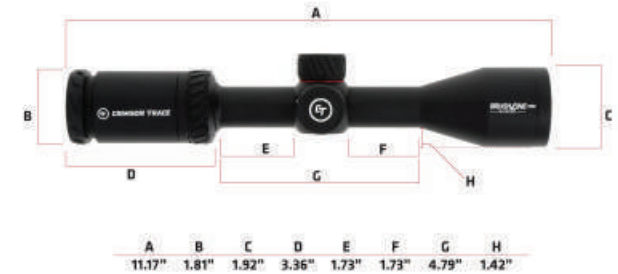

A	B	C	D	E	F	G	H
11.17"	1.81"	1.92"	3.36"	1.73"	1.73"	4.79"	1.42"

SUBTENSION	YARDS	MOA
A	85	0.71"
B	100	1.21"
C	120	1.21"
D	140	3.50"
E	150	4.00"
F	160	4.50"
G	170	5.50"
H	175	6.00"
I	185	6.50"
J	200	8.00"

PATS:
AOB.COM/PATENTS

LIFETIME WARRANTY
FOR COMPLETE WARRANTY TERMS AND CONDITIONS VISIT CRIMSONTRACE.COM/WARRANTY

AEROSPACE GRADE
AAC
ALUMINUM

MAXIMUM OPTIC
MOC
CLARITY

EXTRA LOW
EDG
DISPERSION GLASS

WATERPROOF
WP

SHOCKPROOF
SP

NITROGEN PURGED
NP

AEROSPACE GRADE
1"
TUBES

CAPPED
TURRETS

ZERO RESET
TURRETS

SPRING-LOADED
TOOLLESS TURRETS

2ND FOCAL PLANE