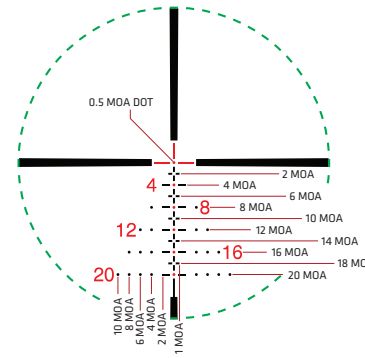

ILLUMINATED CT TR1-MOA RETICLE

1-6x24mm, 34mm TUBE

SKU #: 01-3002401

UPC: 810048570577

- **2nd** FOCAL PLANE
- **34mm** TUBE DIAMETER
- **3.5"** EYE RELIEF
- **AEROSPACE ALUMINUM** CONSTRUCTION
- **IPX7** WATERPROOF
- **18oz** WEIGHT

SUBTENSIONS SHOWN AT MAX MAGNIFICATION