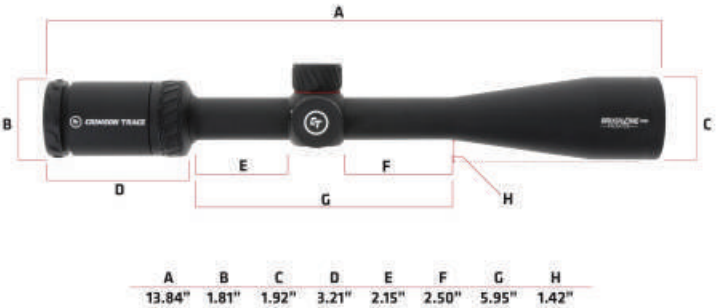

PATS: AOB.COM/PATENTS

- **AAC**
  ALUMINUM
- **MOC**
  CLARITY
- **EDG**
  DISPERSION GLASS
- **WP**
- **SP**
- **NP**
- **1"**
  TUBES
- **CAPPED**
  TURRETS
- **ZERO RESET**
  TURRETS
- **SPRING-LOADED**
  TOOLLESS TURRETS
- **2ND FOCAL PLANE**

Crimson Trace® Brushline® Pro optics are designed with the experienced hunter in mind and have been purposefully built from the ground up. The Brushline® Pro series includes options for pistols, muzzleloaders, shotguns, and hunting rifles. All of the reticles have been calibrated for the firearms platform that they will be placed on. The line features aerospace grade 1" and 30mm tubes that are extremely lightweight. The scopes are fully multi-coated and have exceptional light transmission and glass quality. All Crimson Trace® scopes are covered under our FULL LIFETIME warranty and backed by our award-winning customer service team.