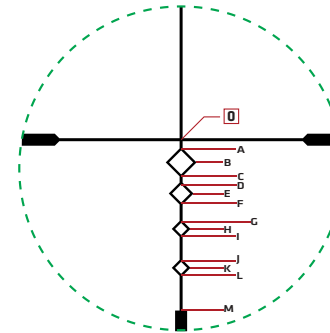

A 14.51" B 1.81" C 2.37" D 3.28" E 2.11" F 2.33" G 5.75" H 1.87"

SUBTENSION	YARDS	DROP
D	100	0.00"
A	155	0.88"
B	200	1.88"
C	240	2.88"
D	270	3.72"
E	300	4.47"
F	325	5.22"
G	385	6.91"
H	400	7.41"
I	415	7.91"
J	485	10.15"
K	500	10.65"
L	515	11.15"
M	600	14.20"