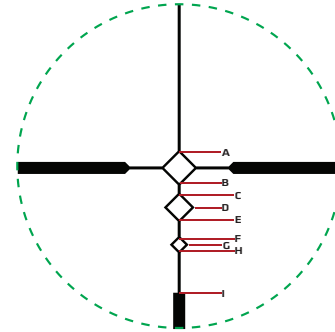

Open "crosshairs" on the Predator reticle allow for quick acquisition on fast moving targets

A	B	C	D	E	F	G	H
13.84"	1.81"	1.92"	3.21"	2.15"	2.50"	5.95"	1.42"

SUBTENSION	YARDS	MOA
A	54	1.25"
B	215	1.25"
C	260	2.28"
D	300	3.28"
E	335	4.28"
F	385	5.88"
G	400	6.38"
H	415	6.88"
I	500	10.37"