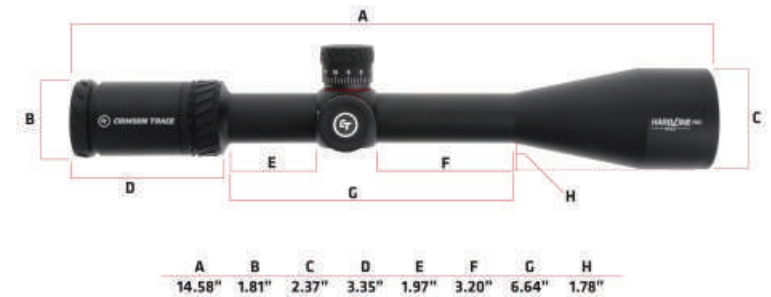

No proof of ownership.
No warranty cards.
No charge.

It's *THAT* simple.

4-16x50mm, 30mm TUBE

SKU #: 01-01060

UPC: 810048570454

ILLUMINATED CT MR1-MOA RETICLE

- 2nd** FOCAL PLANE
- YES** ILLUMINATED RETICLE
- YES** PARALLAX SIDE FOCUS
- 30mm** TUBE DIAMETER
- 4"** EYE RELIEF
- AEROSPACE ALUMINUM** CONSTRUCTION
- IPX7** WATERPROOF
- 25.4 oz** WEIGHT