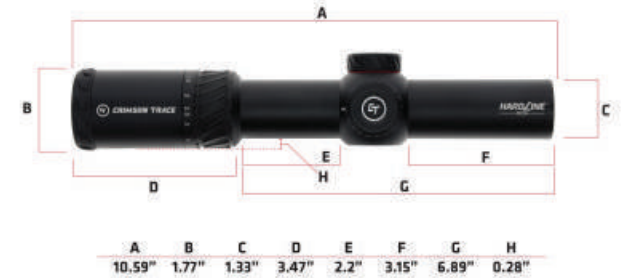

The TR1-MOA Reticle combines Minute Of Angle (MOA) with easy to see and use holdovers.