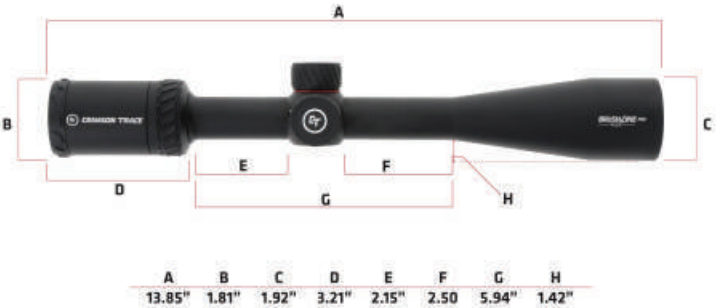

4-12x40mm

SKU #: 01-01490   UPC: 810048570249

- **2nd** FOCAL PLANE
- **1"** TUBE DIAMETER
- **4"** EYE RELIEF
- **AEROSPACE ALUMINUM** CONSTRUCTION
- **IPX7** WATERPROOF
- **15.5 oz** WEIGHT

CT PLEX RETICLE

PATS: AOB.COM/PATENTS

AEROSPACE GRADE ALUMINUM

AAC

MAXIMUM OPTIC CLARITY

MOC

EXTRA LOW DISPERSION GLASS

EDG

WATER PROOF

WP

SHOCK PROOF

SP

NITROGEN PURGED

NP

AEROSPACE GRADE 1" TUBES

1"

CAPPED TURRETS

CT

ZERO RESET TURRETS

ZR

SPRING-LOADED TOOLLESS TURRETS

SLTT

2ND FOCAL PLANE

2FP

Crimson Trace® Brushline® Pro optics are designed with the experienced hunter in mind and have been purposefully built from the ground up. The Brushline® Pro series includes options for pistols, muzzleloaders, shotguns, and hunting rifles. All of the reticles have been calibrated for the firearms platform that they will be placed on. The line features aerospace grade 1" and 30mm tubes that are extremely lightweight. The scopes are fully multi-coated and have exceptional light transmission and glass quality. All Crimson Trace® scopes are covered under our FULL LIFETIME warranty and backed by our award-winning customer service team.