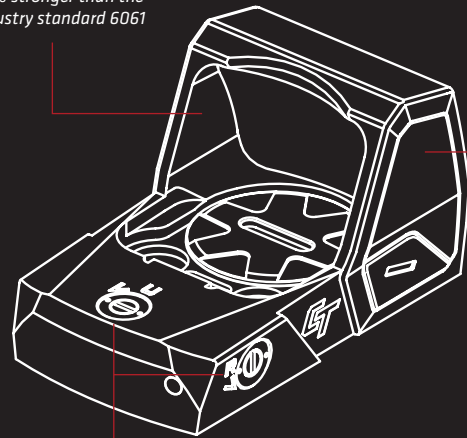

THE ANATOMY OF A CT RAD™

All Rapid Aiming Dots have the same DNA for premium optics. Despite different sizes, added premium features, and even green dot options, all are constructed with uncompromising quality and performance, making them Coveted Gear.

7075 Series
Aerospace aluminum
construction
30% stronger than the
industry standard 6061

Side grip texturing helps
with racking a slide