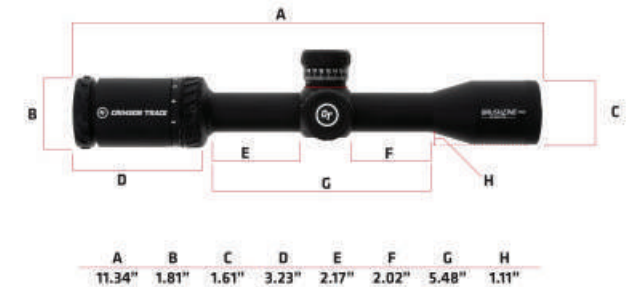

2nd	FOCAL PLANE
1"	TUBE DIAMETER
4"	EYE RELIEF
AEROSPACE ALUMINUM	CONSTRUCTION
IPX7	WATERPROOF
13.6 oz	WEIGHT

FOR COMPLETE WARRANTY TERMS AND CONDITIONS VISIT CRIMSONTRACE.COM/WARRANTY