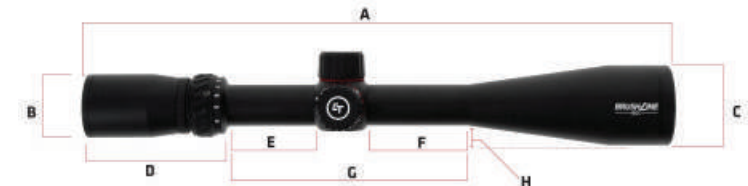

4-12x40mm

SKU #: 01-01560

UPC: 810048570010

- 2nd FOCAL PLANE
- 1" TUBE DIAMETER
- 4" EYE RELIEF
- AEROSPACE ALUMINUM CONSTRUCTION
- IPX7 WATERPROOF
- 16.2 oz WEIGHT

CT BDC RETICLE

A	B	C	D	E	F	G	H
13.89"	1.52"	1.92"	3.31"	2.08"	2.45"	5.78"	1.42"

PATS: AOB.COM/PATENTS

LIFETIME WARRANTY

FOR COMPLETE WARRANTY TERMS AND CONDITIONS VISIT CRIMSONTRACE.COM/WARRANTY

AEROSPACE GRADE
AAC
ALUMINUM

EXTRA LOW
EDG
DISPERSION GLASS

MAXIMUM OPTIC
MOC
CLARITY

WATERPROOF
WP

SHOCKPROOF
SP

NITROGEN PURGED
NP

AEROSPACE GRADE
1"
TUBES

CAPPED
TURRETS

ZERO RESET
TURRETS

SPRING-LOADED
TOOLLESS TURRETS

2ND FOCAL PLANE