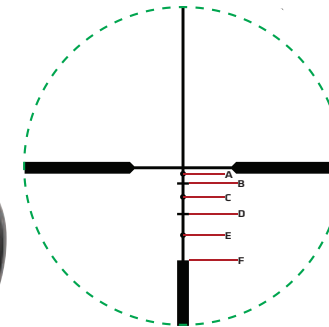

CT BDC RIMFIRE RETICLE

4-12x40mm RIMFIRE

SKU #: 01-01590

UPC: 810048570041

- 2nd** FOCAL PLANE
- 1"** TUBE DIAMETER
- 4"** EYE RELIEF
- AEROSPACE ALUMINUM** CONSTRUCTION
- IPX7** WATERPROOF
- 16.2 oz** WEIGHT