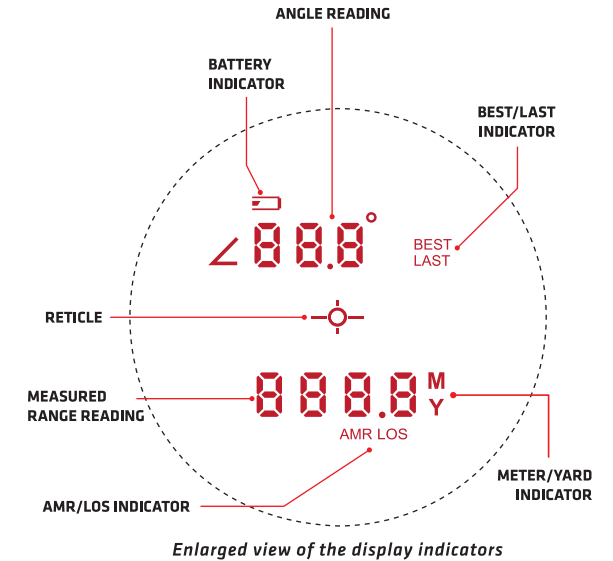

HORIZONLINE® PRO SPECIFICS

- (1) CR2 battery included
- Easy-to-Use menu makes adjustment quick
- **CT RADIANT™** ambient light sensor - The ambient light sensor automatically adjusts the reticle's brightness to the surrounding lighting condition
- Auto-Shutoff function conserves battery