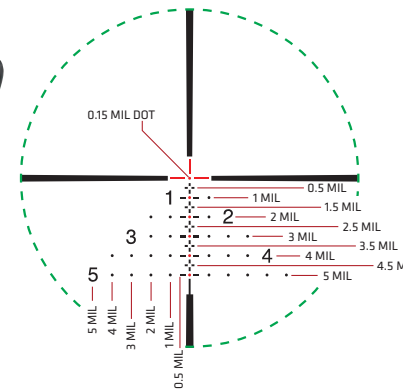

The TR1-MIL Reticle combines the military standard of miliradians with easy to see and use holdovers.

PATS:
AOB.COM/PATENTS

LIFETIME WARRANTY
FOR COMPLETE WARRANTY TERMS AND CONDITIONS VISIT CRIMSONTRACE.COM/WARRANTY

AEROSPACE GRADE
AAC
ALUMINUM

MAXIMUM OPTIC
MOC
CLARITY

WATERPROOF
WP

SHOCKPROOF
SP

NITROGEN PURGED
NP

ILLUMINATED
RETICLE

AEROSPACE GRADE
34M
34mm TUBES

CAPPED
TURRETS

ZERO RESET
TURRETS

2ND FOCAL PLANE