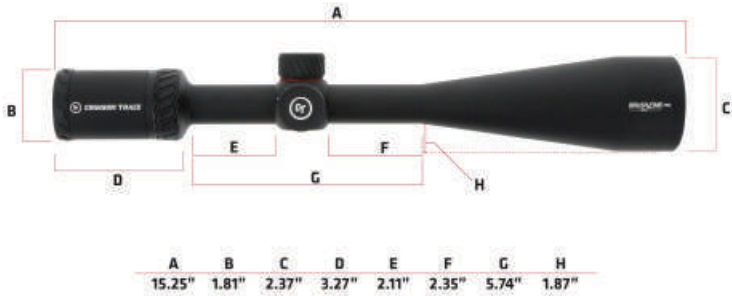

- **2nd** FOCAL PLANE
- **YES** PARALLAX SIDE FOCUS
- **1"** TUBE DIAMETER
- **4"** EYE RELIEF
- **AEROSPACE ALUMINUM** CONSTRUCTION
- **IPX7** WATERPROOF
- **20.5 oz** WEIGHT