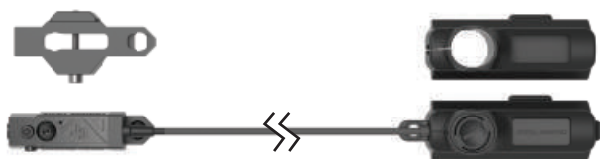

6" Remote cable switch, M-LOK® and Pic Rail adapters for
laser and switch allow for optimal mounting placement.
Not to scale

LED ON/OFF indicator