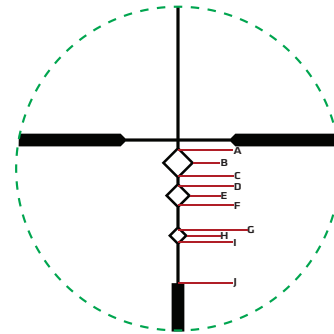

Optimized for 50cal muzzleloaders, the CT BDC Muzzleloader reticle has holdovers tuned for easy to calculate drops.

CT BDC 350 LEGEND RETICLE

3-9x40mm 350 LEGEND

SKU #: 01-01220

UPC: 810048570270

- 2nd** FOCAL PLANE
- 1"** TUBE DIAMETER
- 4"** EYE RELIEF
- AEROSPACE ALUMINUM** CONSTRUCTION
- IPX7** WATERPROOF
- 15 oz** WEIGHT