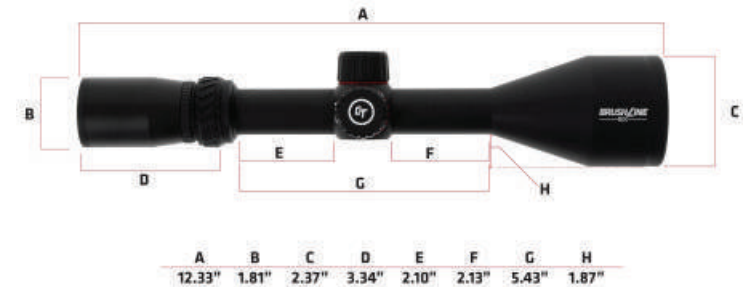

3-9x50mm

SKU #: 01-01570

UPC: 810048570027

- 2nd FOCAL PLANE
- 1" TUBE DIAMETER
- 4" EYE RELIEF
- AEROSPACE ALUMINUM CONSTRUCTION
- IPX7 WATERPROOF
- 20.4 oz WEIGHT

CT BDC RETICLE

FOR COMPLETE WARRANTY TERMS AND CONDITIONS VISIT CRIMSONTRACE.COM/WARRANTY

PATS:
AOB.COM/PATENTS

Crimson Trace® Brushline® optics are designed with the hunter in mind and have been purposefully built from the ground up. The line features aerospace grade 1" tubes that are extremely lightweight as to not add extra weight to hunting rifles. They are fully multi-coated, nitrogen purged, waterproof, and ready for whatever elements they encounter. All Crimson Trace® scopes are covered under our FULL LIFETIME warranty and backed by our award-winning customer service team.