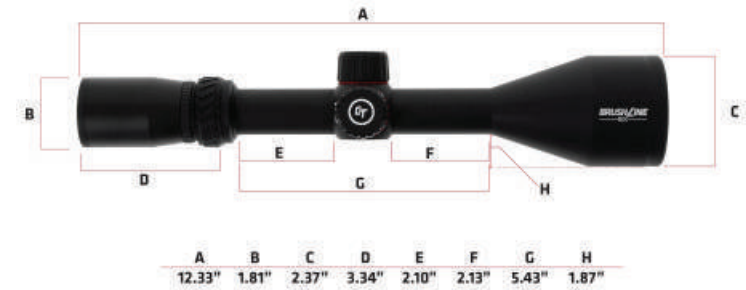

SKU #: 01-01570

UPC: 810048570027

CT BDC RETICLE

- 2nd** FOCAL PLANE
- 1"** TUBE DIAMETER
- 4"** EYE RELIEF
- AEROSPACE ALUMINUM** CONSTRUCTION
- IPX7** WATERPROOF
- 20.4 oz** WEIGHT

PATS:  AOB.COM/PATENTS