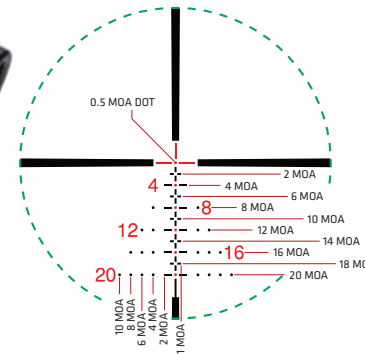

ILLUMINATED CT TR1-MOA RETICLE

1-8x28mm, 34mm TUBE

SKU #: 01-3002402

UPC: 810048570584

- **2nd** FOCAL PLANE
- **34mm** TUBE DIAMETER
- **3.5"** EYE RELIEF
- **AEROSPACE ALUMINUM** CONSTRUCTION
- **IPX7** WATERPROOF
- **18oz** WEIGHT

SUBTENSIONS SHOWN AT MAX MAGNIFICATION