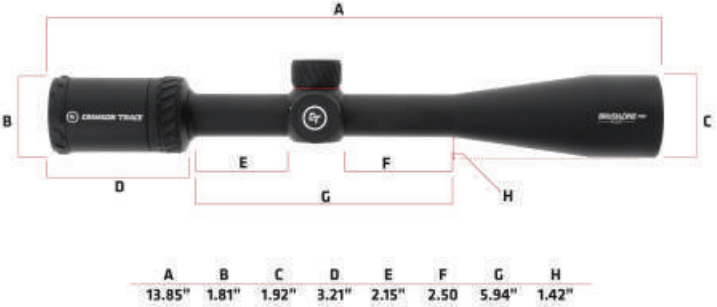

- **2nd** FOCAL PLANE
- **1"** TUBE DIAMETER
- **4"** EYE RELIEF
- **AEROSPACE ALUMINUM** CONSTRUCTION
- **IPX7** WATERPROOF
- **15.5 oz** WEIGHT