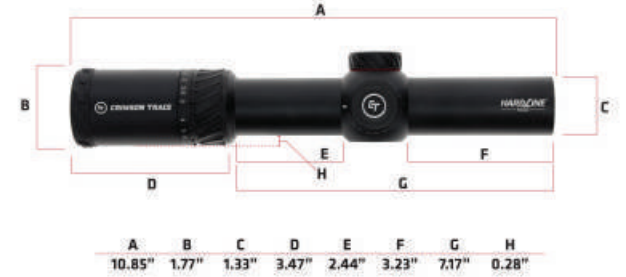

The TR1-MOA Reticle combines Minute Of Angle (MOA) with easy to see and use holdovers.