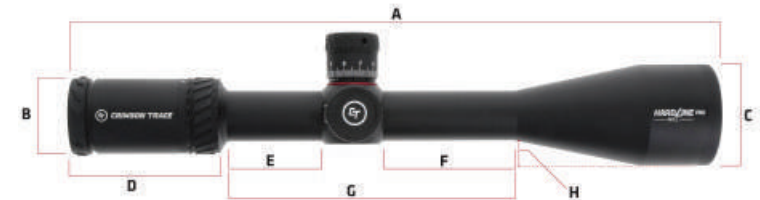

- **1st** FOCAL PLANE
- **YES** ILLUMINATED RETICLE
- **YES** PARALLAX SIDE FOCUS
- **30mm** TUBE DIAMETER
- **4"** EYE RELIEF
- **AEROSPACE ALUMINUM** CONSTRUCTION
- **IPX7** WATERPROOF
- **25.4 oz** WEIGHT

FOR COMPLETE WARRANTY TERMS AND CONDITIONS VISIT CRIMSONTRACE.COM/WARRANTY