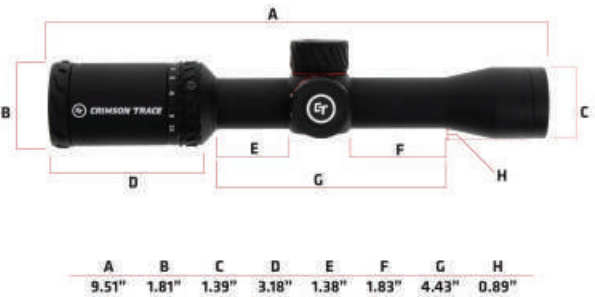

Crimson Trace® Brushline® Pro 2.5-8x Pistol scope is the perfect companion to your hunting pistol. With 9" of eye relief, you can get optimum extension with your firearm. Our custom BDC Pro reticle is easy to see and use. The 2.5-8x short length and compact size is optimized for pistol use. When your hunt is on the line, hunt the Brushline®.