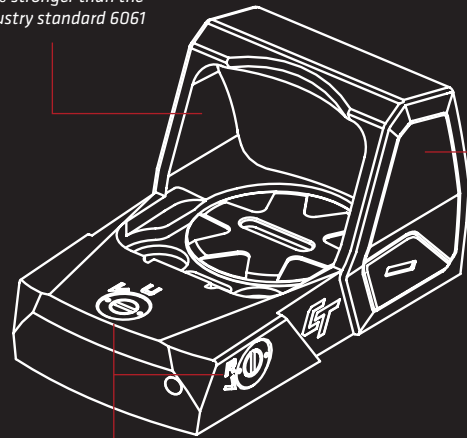

THE ANATOMY OF A CT RAD™

All Rapid Aiming Dots have the same DNA for premium optics despite different sizes. By adding premium features, and even green dot options, all are constructed with uncompromising quality and performance.

7075 Series
Aerospace aluminum
construction
30% stronger than the
industry standard 6061

Side grip texturing helps
with racking a slide