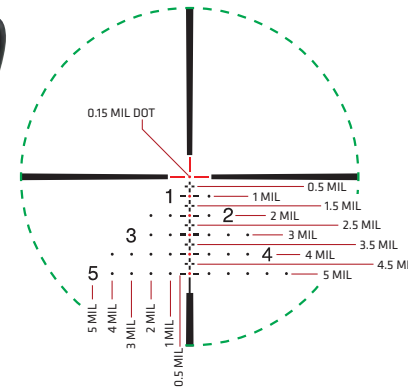

SKU #: 01-3002300

UPC: 810048570553

- 2nd** FOCAL PLANE
- 34mm** TUBE DIAMETER
- 3.5"** EYE RELIEF
- AEROSPACE ALUMINUM** CONSTRUCTION
- IPX7** WATERPROOF
- 18oz** WEIGHT

SUBTENSIONS SHOWN AT MAX MAGNIFICATION