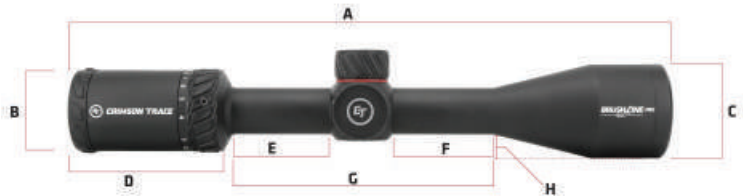

A	B	C	D	E	F	G	H
12.32"	1.81"	1.98"	3.28"	2.06"	2.14"	5.54"	1.48"