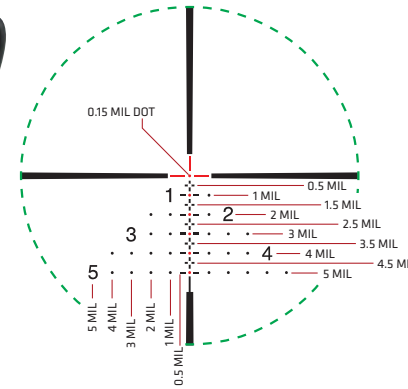

ILLUMINATED CT TR1-MIL RETICLE

1-8x28mm, 34mm TUBE

SKU #: 01-3002300

UPC: 810048570553

- **2nd** FOCAL PLANE
- **34mm** TUBE DIAMETER
- **3.5"** EYE RELIEF
- **AEROSPACE ALUMINUM** CONSTRUCTION
- **IPX7** WATERPROOF
- **18oz** WEIGHT

The TR1-MIL Reticle combines the military standard of miliradians with easy to see and use holdovers.