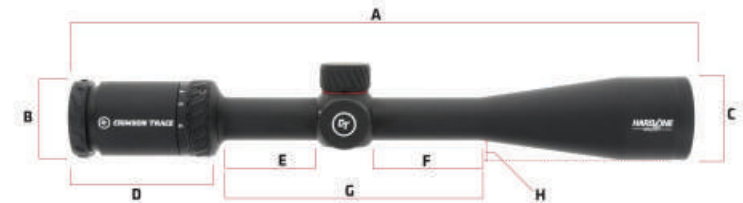

4-12x40mm

SKU #: 01-01510

UPC: 810048570331

CT MILDOT RETICLE

- 2nd** FOCAL PLANE
- 1"** TUBE DIAMETER
- 4"** EYE RELIEF
- AEROSPACE ALUMINUM** CONSTRUCTION
- IPX7** WATERPROOF
- 16.2 oz** WEIGHT

FOR COMPLETE WARRANTY TERMS AND CONDITIONS VISIT CRIMSONTRACE.COM/WARRANTY