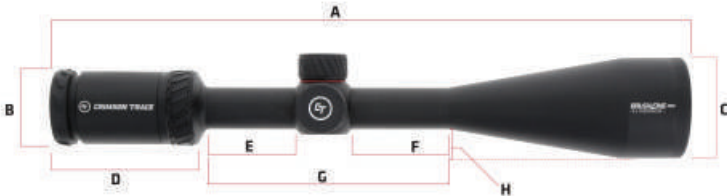

2nd	FOCAL PLANE
1"	TUBE DIAMETER
YES	PARALLAX SIDE FOCUS
4"	EYE RELIEF
AEROSPACE ALUMINUM	CONSTRUCTION
IPX7	WATERPROOF
19.02 oz	WEIGHT