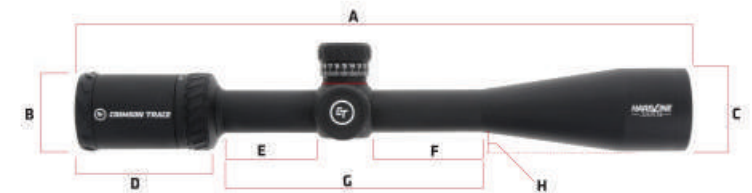

A	B	C	D	E	F	G	H
13.85"	1.81"	1.92"	3.21"	2.16"	2.52"	5.93"	1.42"

PATS: 
AOB.COM/PATENTS

Crimson Trace® Hardline® optics are designed with the tactical and target shooter in mind and have been purposefully built from the ground up. The Hardline® series features aerospace grade 1" and 30mm tubes that are designed to handle abuse. The line offers generous eye relief to get back on target quickly. They are fully multi-coated, nitrogen purged, waterproof, and ready for whatever elements they encounter. All Crimson Trace® scopes are covered under our FULL LIFETIME warranty and backed by our award-winning customer service team.