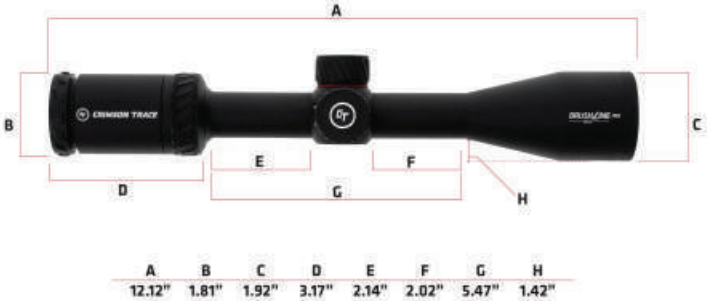

3-9x40mm

SKU #: 01-01460   UPC: 810048570133

- **2nd** FOCAL PLANE
- **1"** TUBE DIAMETER
- **4"** EYE RELIEF
- **AEROSPACE ALUMINUM** CONSTRUCTION
- **IPX7** WATERPROOF
- **15.2 oz** WEIGHT

CT BDC PRO RETICLE

PATS: AOB.COM/PATENTS

Crimson Trace® Brushline® Pro optics are designed with the experienced hunter in mind and have been purposefully built from the ground up. The Brushline® Pro series includes options for pistols, muzzleloaders, shotguns, and hunting rifles. All of the reticles have been calibrated for the firearms platform that they will be placed on. The line features aerospace grade 1" and 30mm tubes that are extremely lightweight. The scopes are fully multi-coated and have exceptional light transmission and glass quality. All Crimson Trace® scopes are covered under our FULL LIFETIME warranty and backed by our award-winning customer service team.