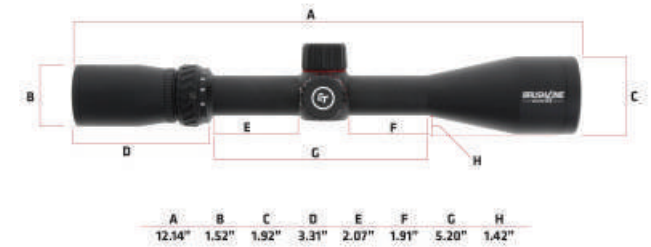

SUBTENSION	YARDS	MOA
A	60	0.51"
B	70	1.33"
C	80	2.47"
D	90	3.92"
E	100	5.71"
F	110	7.84"

Optimized for 22LR Rimfire, the CT BDC Rimfire reticle has holdovers tuned for easy to calculate drops.

PATS: 
AOB.COM/PATENTS