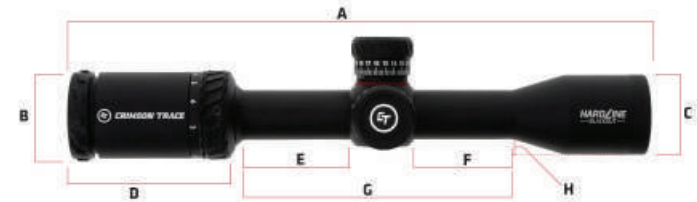

- **2nd** FOCAL PLANE
- **1"** TUBE DIAMETER
- **4"** EYE RELIEF
- **AEROSPACE ALUMINUM** CONSTRUCTION
- **IPX7** WATERPROOF
- **13.6 oz** WEIGHT

FOR COMPLETE WARRANTY TERMS AND CONDITIONS VISIT CRIMSONTRACE.COM/WARRANTY