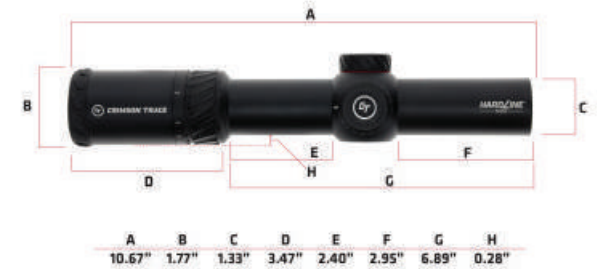

The TR1-MOA Reticle combines Minute Of Angle (MOA) with easy to see and use holdovers.