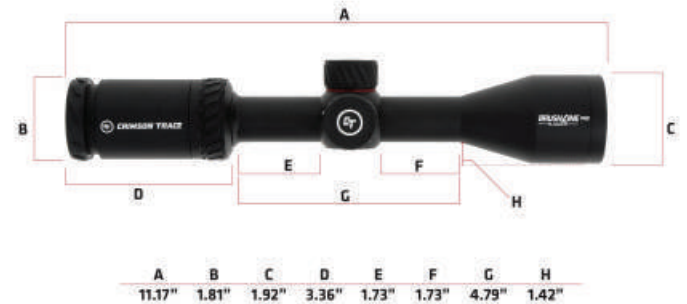

FOR COMPLETE WARRANTY TERMS AND CONDITIONS VISIT CRIMSONTRACE.COM/WARRANTY

PATS:  AOB.COM/PATENTS

Crimson Trace® Brushline® Pro optics are designed with the experienced hunter in mind and have been purposefully built from the ground up. The Brushline® Pro series includes options for pistols, muzzleloaders, shotguns, and hunting rifles. All of the reticles have been calibrated for the firearms platform that they will be placed on. The line features aerospace grade 1" and 30mm tubes that are extremely lightweight. The scopes are fully multi-coated and have exceptional light transmission and glass quality. All Crimson Trace® scopes are covered under our FULL LIFETIME warranty and backed by our award-winning customer service team.