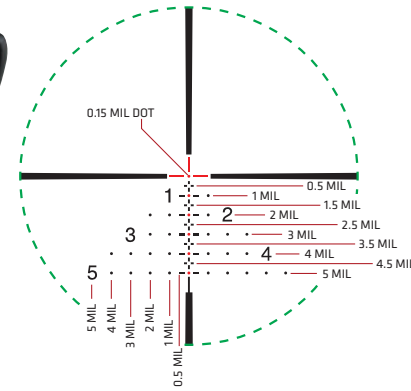

ILLUMINATED CT TR1-MIL RETICLE

1-6x24mm, 34mm TUBE

SKU #: 01-3002299

UPC: 810048570546

- **2nd** FOCAL PLANE
- **34mm** TUBE DIAMETER
- **3.5"** EYE RELIEF
- **AEROSPACE ALUMINUM** CONSTRUCTION
- **IPX7** WATERPROOF
- **18oz** WEIGHT

SUBTENSIONS SHOWN AT MAX MAGNIFICATION