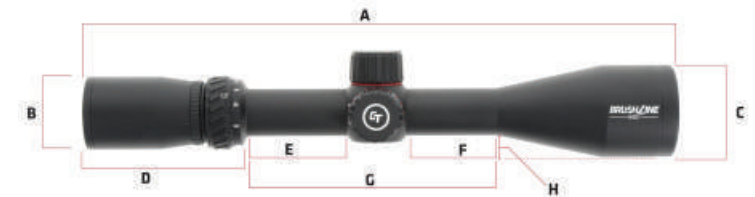

A	B	C	D	E	F	G	H
12.13"	1.81"	1.92"	3.32"	2.07"	1.90"	5.22"	1.42"

PATS: AOB.COM/PATENTS

LIFETIME WARRANTY

FOR COMPLETE WARRANTY TERMS AND CONDITIONS VISIT CRIMSONTRACE.COM/WARRANTY

AAC
AEROSPACE GRADE ALUMINUM

MOC
MAXIMUM OPTIC CLARITY

EDG
EXTRA LOW DISPERSION GLASS

WP
WATERPROOF

SP
SHOCKPROOF

NP
NITROGEN PURGED

1"
AEROSPACE GRADE 1" TUBES

CAPPED TURRETS

ZERO RESET TURRETS

SPRING-LOADED TOOLLESS TURRETS

2ND FOCAL PLANE