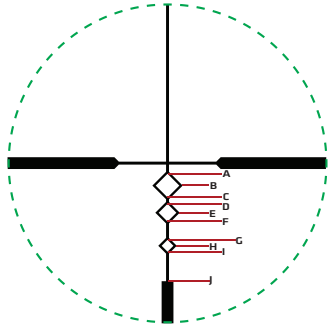

CT BDC MUZZLELOADER RETICLE

3-9x40mm MUZZLELOADER

SKU #: 01-01540   UPC: 810048570201

- **2nd** FOCAL PLANE
- **1"** TUBE DIAMETER
- **5"** EYE RELIEF
- **AEROSPACE ALUMINUM** CONSTRUCTION
- **IPX7** WATERPROOF
- **13.8 oz** WEIGHT

SUBTENSION	YARDS	MOA
A	125	0.90"
B	150	1.90"
C	175	2.90"
D	185	3.45"
E	200	4.20"
F	215	4.95"
G	240	6.50"
H	250	7.00"
I	260	7.50"
J	300	10.00"

Optimized for 50cal muzzleloaders, the CT BDC Muzzleloader reticle has holdovers tuned for easy to calculate drops.