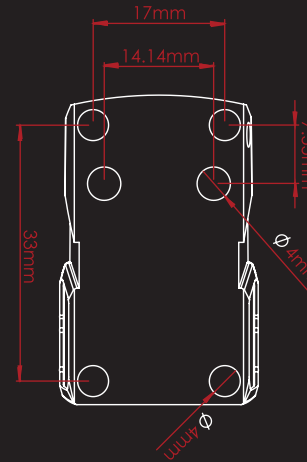

CT micro™ Footprint - This footprint is designed for most compact handguns and is compatible with the Shield RMS® and JPoint® footprints.