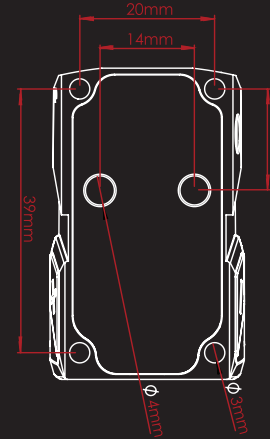

THE FOOTPRINT OF A CT RAD™

Our Rapid Aiming Dots come with our innovative “RAD” footprint. Both versions of our footprints are compatible with the most popular optics footprints on the market.

CT RAD™ Footprint - This footprint is designed for most full size handguns and is compatible with the Docter® style footprint.