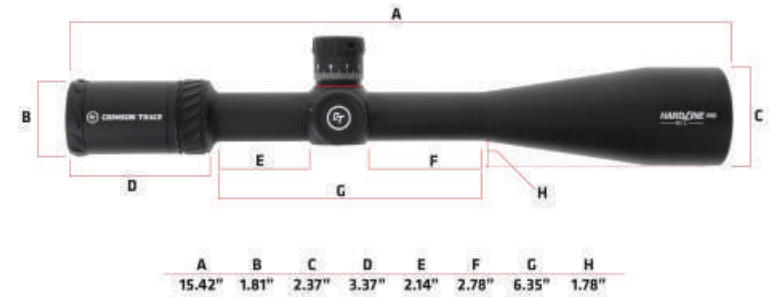

- **1st** FOCAL PLANE
- **YES** ILLUMINATED RETICLE
- **YES** PARALLAX SIDE FOCUS
- **30mm** TUBE DIAMETER
- **4"** EYE RELIEF
- **AEROSPACE ALUMINUM** CONSTRUCTION
- **IPX7** WATERPROOF
- **25.4 oz** WEIGHT