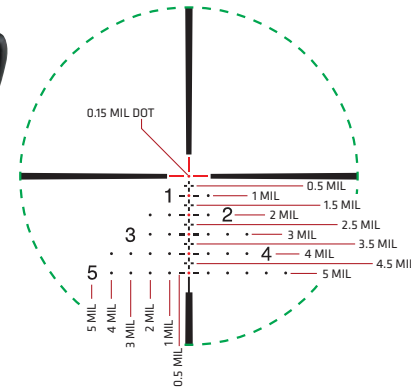

ZERO RESET
TURRETS

2ND FOCAL PLANE

ILLUMINATED CT TR1-MIL RETICLE

1-6x24mm, 34mm TUBE

SKU #: 01-3002299

UPC: 810048570546

- 2nd** FOCAL PLANE
- 34mm** TUBE DIAMETER
- 3.5"** EYE RELIEF
- AEROSPACE ALUMINUM** CONSTRUCTION
- IPX7** WATERPROOF
- 18oz** WEIGHT