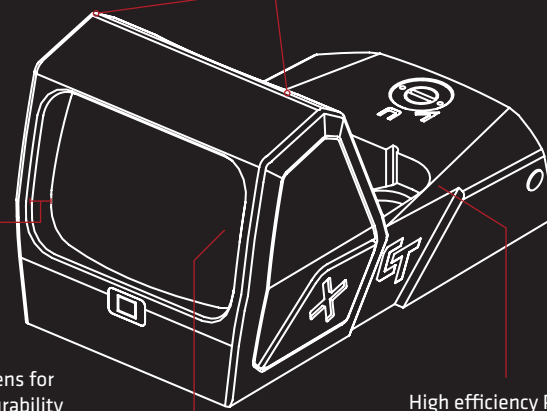

Innovative top strap design deflects force if sight is dropped
Our engineers developed a better way to reduce stress on the lens of reflex sights. By combining out-of-the-box thinking with next-level physics, we designed a system that both reinforces your optic and reduces stress if it happens to get dropped.

Windage and Elevation adjustment

Recessed lens for
increased durability

Fully multi-coated lens

High efficiency RCLED
for long hours of use