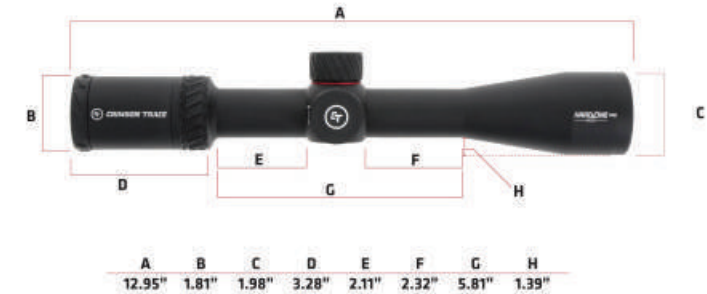

2nd	FOCAL PLANE
YES	PARALLAX SIDE FOCUS
30mm	TUBE DIAMETER
3.7"	EYE RELIEF
AEROSPACE ALUMINUM	CONSTRUCTION
IPX7	WATERPROOF
19.4 oz	WEIGHT

FOR COMPLETE WARRANTY TERMS AND CONDITIONS VISIT CRIMSONTRACE.COM/WARRANTY