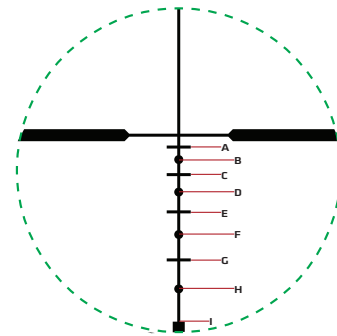

CT BDC .223/5.56 RETICLE