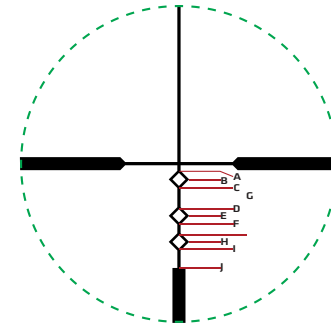

CT BDC SLUGGER RETICLE

3-9x40mm SHOTGUN

SKU #: 01-01680

UPC: 810048570256

- **2nd** FOCAL PLANE
- **1"** TUBE DIAMETER
- **5"** EYE RELIEF
- **AEROSPACE ALUMINUM** CONSTRUCTION
- **IPX7** WATERPROOF
- **13.8 oz** WEIGHT

Optimized for 12ga. shotgun slugs, the CT BDC Slugger reticle has holdovers tuned for easy to calculate drops.