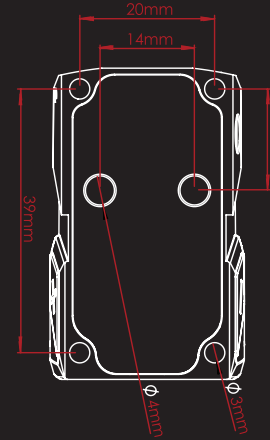

THE FOOTPRINT OF A CT RAD™

Our Rapid Aiming Dots come with our innovative “RAD” footprint. Both versions of our footprints are compatible with the most popular optics footprints on the market.

CT RAD™ Footprint - This footprint is designed for most full size handguns and is compatible with the Docter® style footprint.