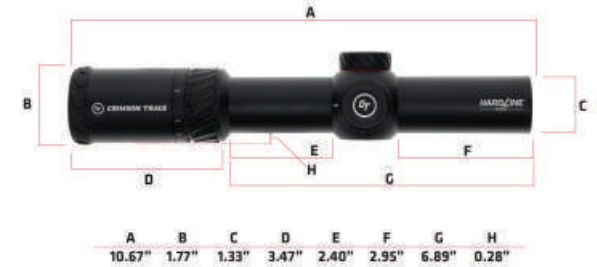

The TR1-MOA Reticle combines Minute Of Angle (MOA) with easy to see and use holdovers.