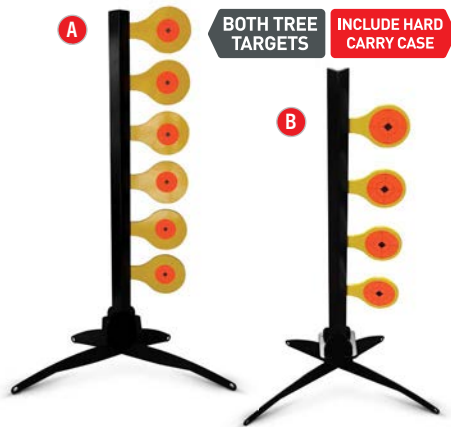

DUELING TREE TARGETS

A ITEM: BC-47430 UPC: 029057474305
AR500 CENTERFIRE HANDGUN TARGET
6" diameter paddles, Stand: 48.5"H x 28.5"W x 23"D

B ITEM: BC-47421 UPC: 029057474213
.22 RIMFIRE RIFLES AND .22 HANDGUNS
3.5" diameter paddles, Stand: 30.5"H x 17.5"W x 15"D

NEW

SILHOUETTE KNOCK OVER TARGETS

ITEM: BC-47422 UPC: 888151060308
1/5 SCALE, 1/4" A36 mild steel
4pc set includes 1 of each target style (chicken, turkey, pig and ram). Powder coated finish.

NEW

T-POST GONG MOUNT

ITEM: BC-TPGTM UPC: 888151046869
MOUNT ANY GONG TARGET ON A T-POST
T-post mount, chains, and gong attachment hardware.
Powder coated finish. Gong Target not included.

TARGET FLIPS TO ALTERNATE SIDE OF T-POST WHEN STRUCK BY BULLETS

NEW

T-POST DUELING TARGET

ITEM: BC-TP38DT UPC: 888151046852
TARGET FLIPS SIDE TO SIDE WITH IMPACT
3/8" AR500 steel target. Powder coated finish.