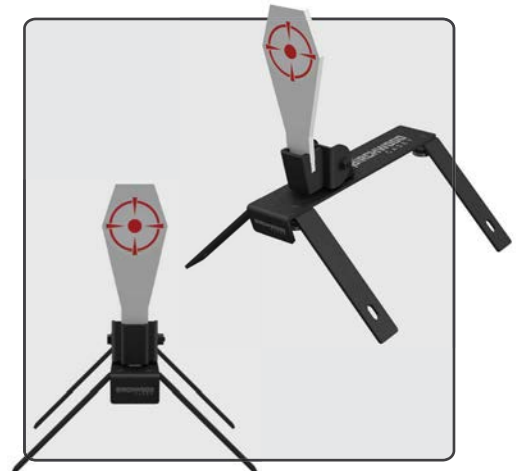

SPRING LOADED POPPER TARGET

ITEM: BC-47540 | UPC: 888151046876

3/8" AR500 STEEL TARGET
Spring reset mechanism provides visible feedback when hit and doesn't require a shooter to stop shooting to reset target.