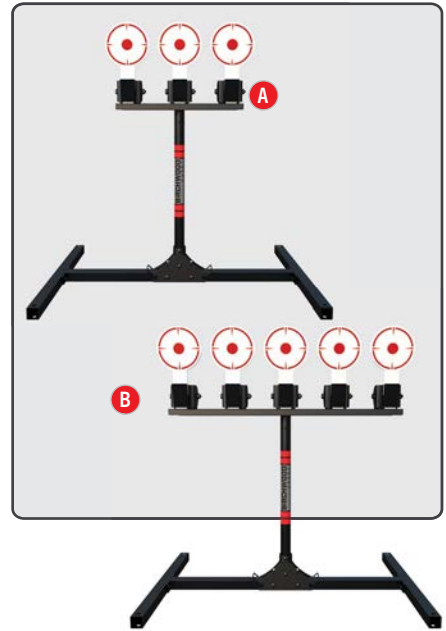

FOLDABLE SETUP
6" PADDLE DIAMETER

TEXAS STAR PLINKING TARGET

ITEM: BC-TXSPT | UPC: 888151031117

Stands 4 feet tall with a 42" shooting diameter, rated for handgun marksmanship, rifles and shotguns.

EXTREMELY LOUD
10" TARGET DIAMETER

LARGE RANGE SPOILER ALERT™ TARGET

ITEM: BC-LCSPLR | UPC: 888151031124

Stands 22.5" tall with a 10" shooting diameter, rated for large caliber firearms. Collapsible stow-n-go.

22 CAL RIMFIRE KYL TARGET

ITEM: BC-22KYL | UPC: 888151042328

For use with rimfire and airgun. 8 powder-coated paddles 2" to 1/4" increments. Designed to break down for storage and transport.

SPRING-BACK TARGET PLATES w/RACK

A ITEM: BC-3TPR | UPC: 888151039670

3 AUTO SETTING AR500 STEEL TARGETS
6" diameter paddles. Compact, folding design.